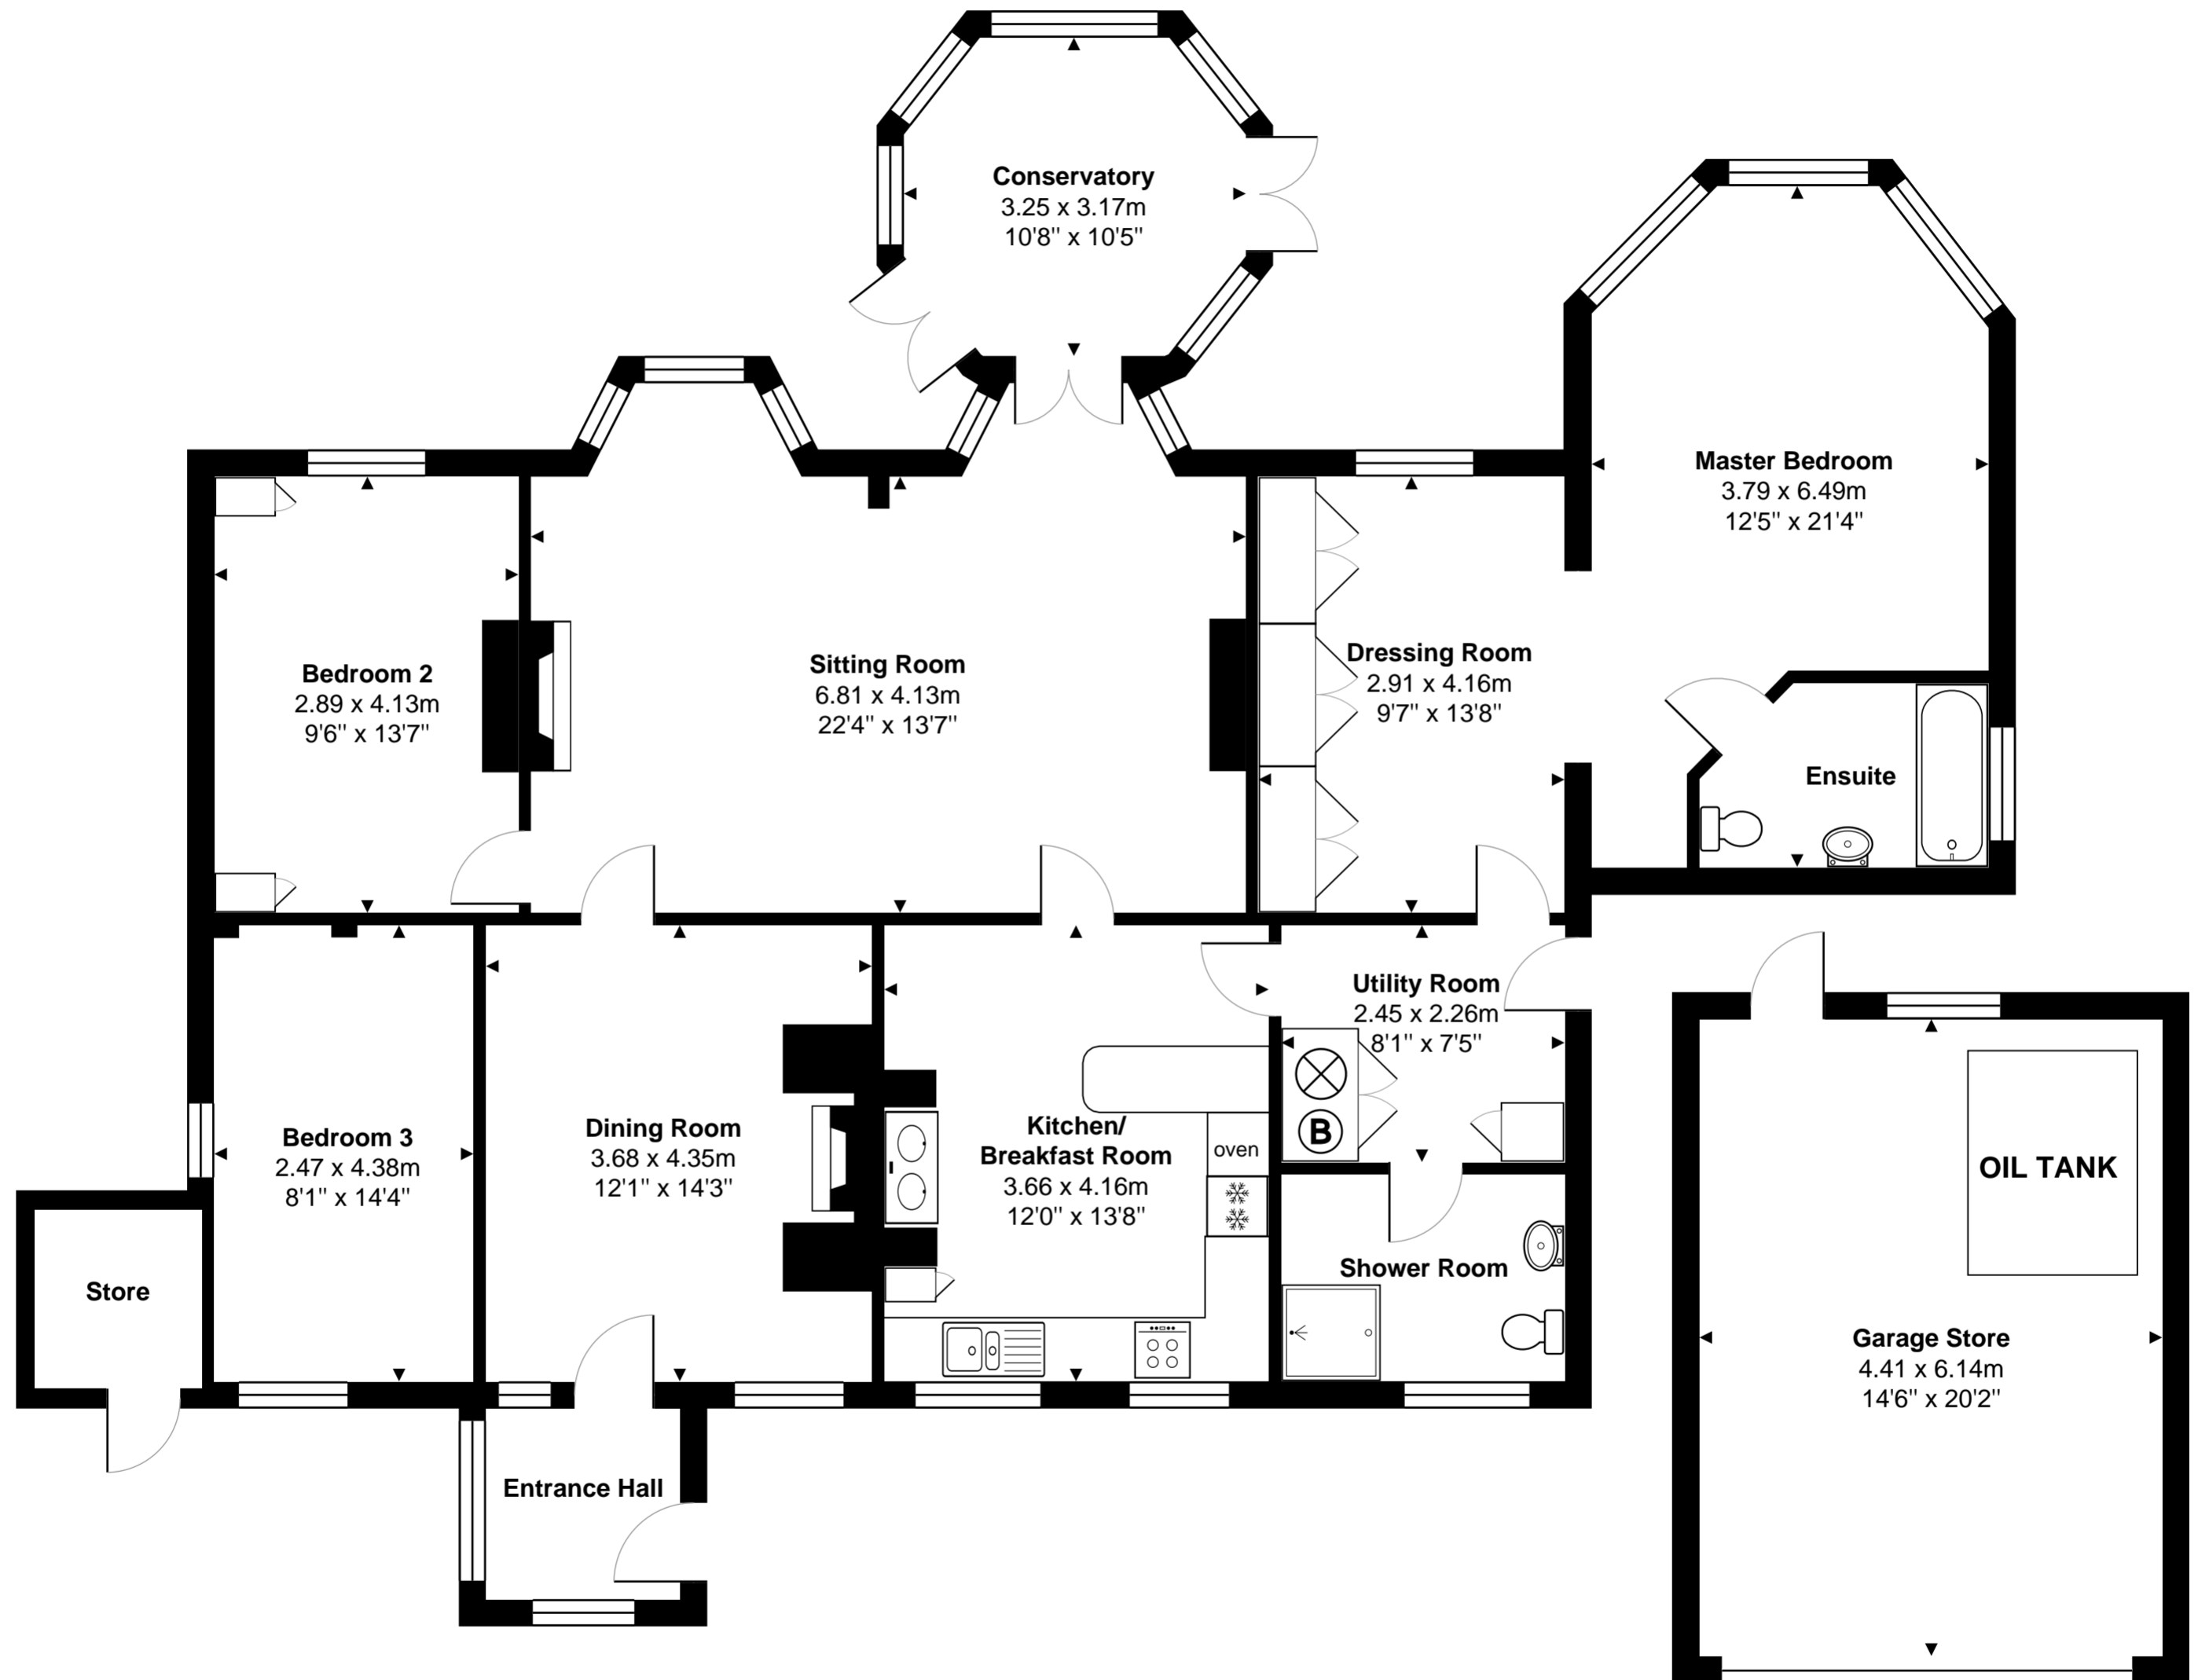

# Reading Road, Lower Basildon, Reading, RG8 9NL

Total Area: 151.0 m<sup>2</sup> ... 1626 ft<sup>2</sup> (excluding store, garage store)

Whilst every attempt has been made to ensure the accuracy of the floor plans contained here, measurements of doors, windows and rooms are approximate and no responsibility is taken for any error, omission or mis-statement. These plans are for representation purposes only.