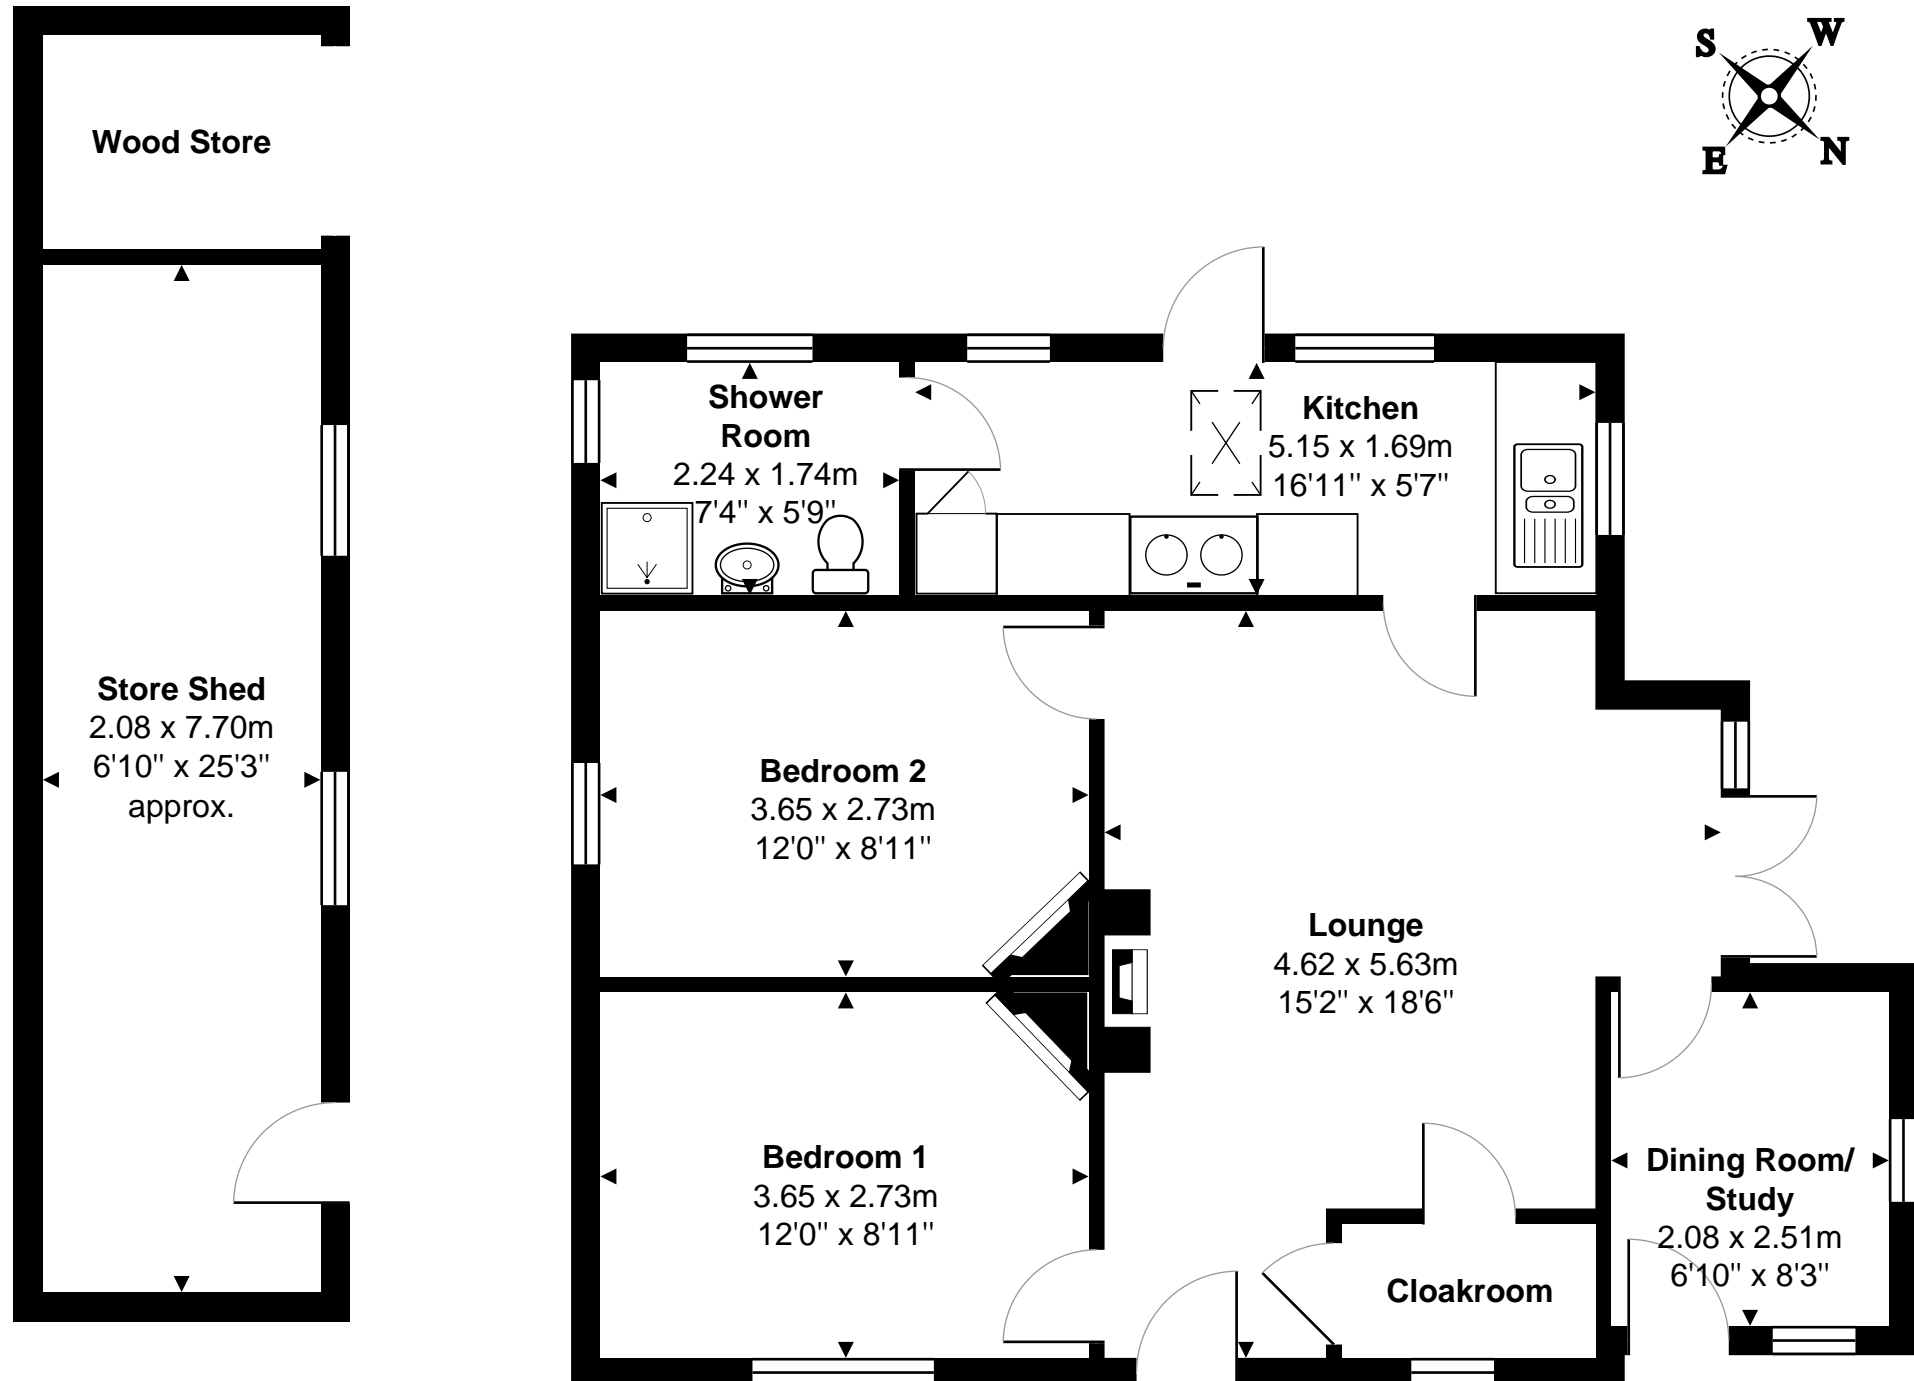

# Roebuck Ferry Cottage, Purley on Thames, RG31 6TG

Total Area: 63.4 m<sup>2</sup> ... 682 ft<sup>2</sup> (excluding store shed, wood store)

Whilst every attempt has been made to ensure the accuracy of the floor plans contained here, measurements of doors, windows and rooms are approximate and no responsibility is taken for any error, omission or mis-statement. These plans are for representation purposes only.