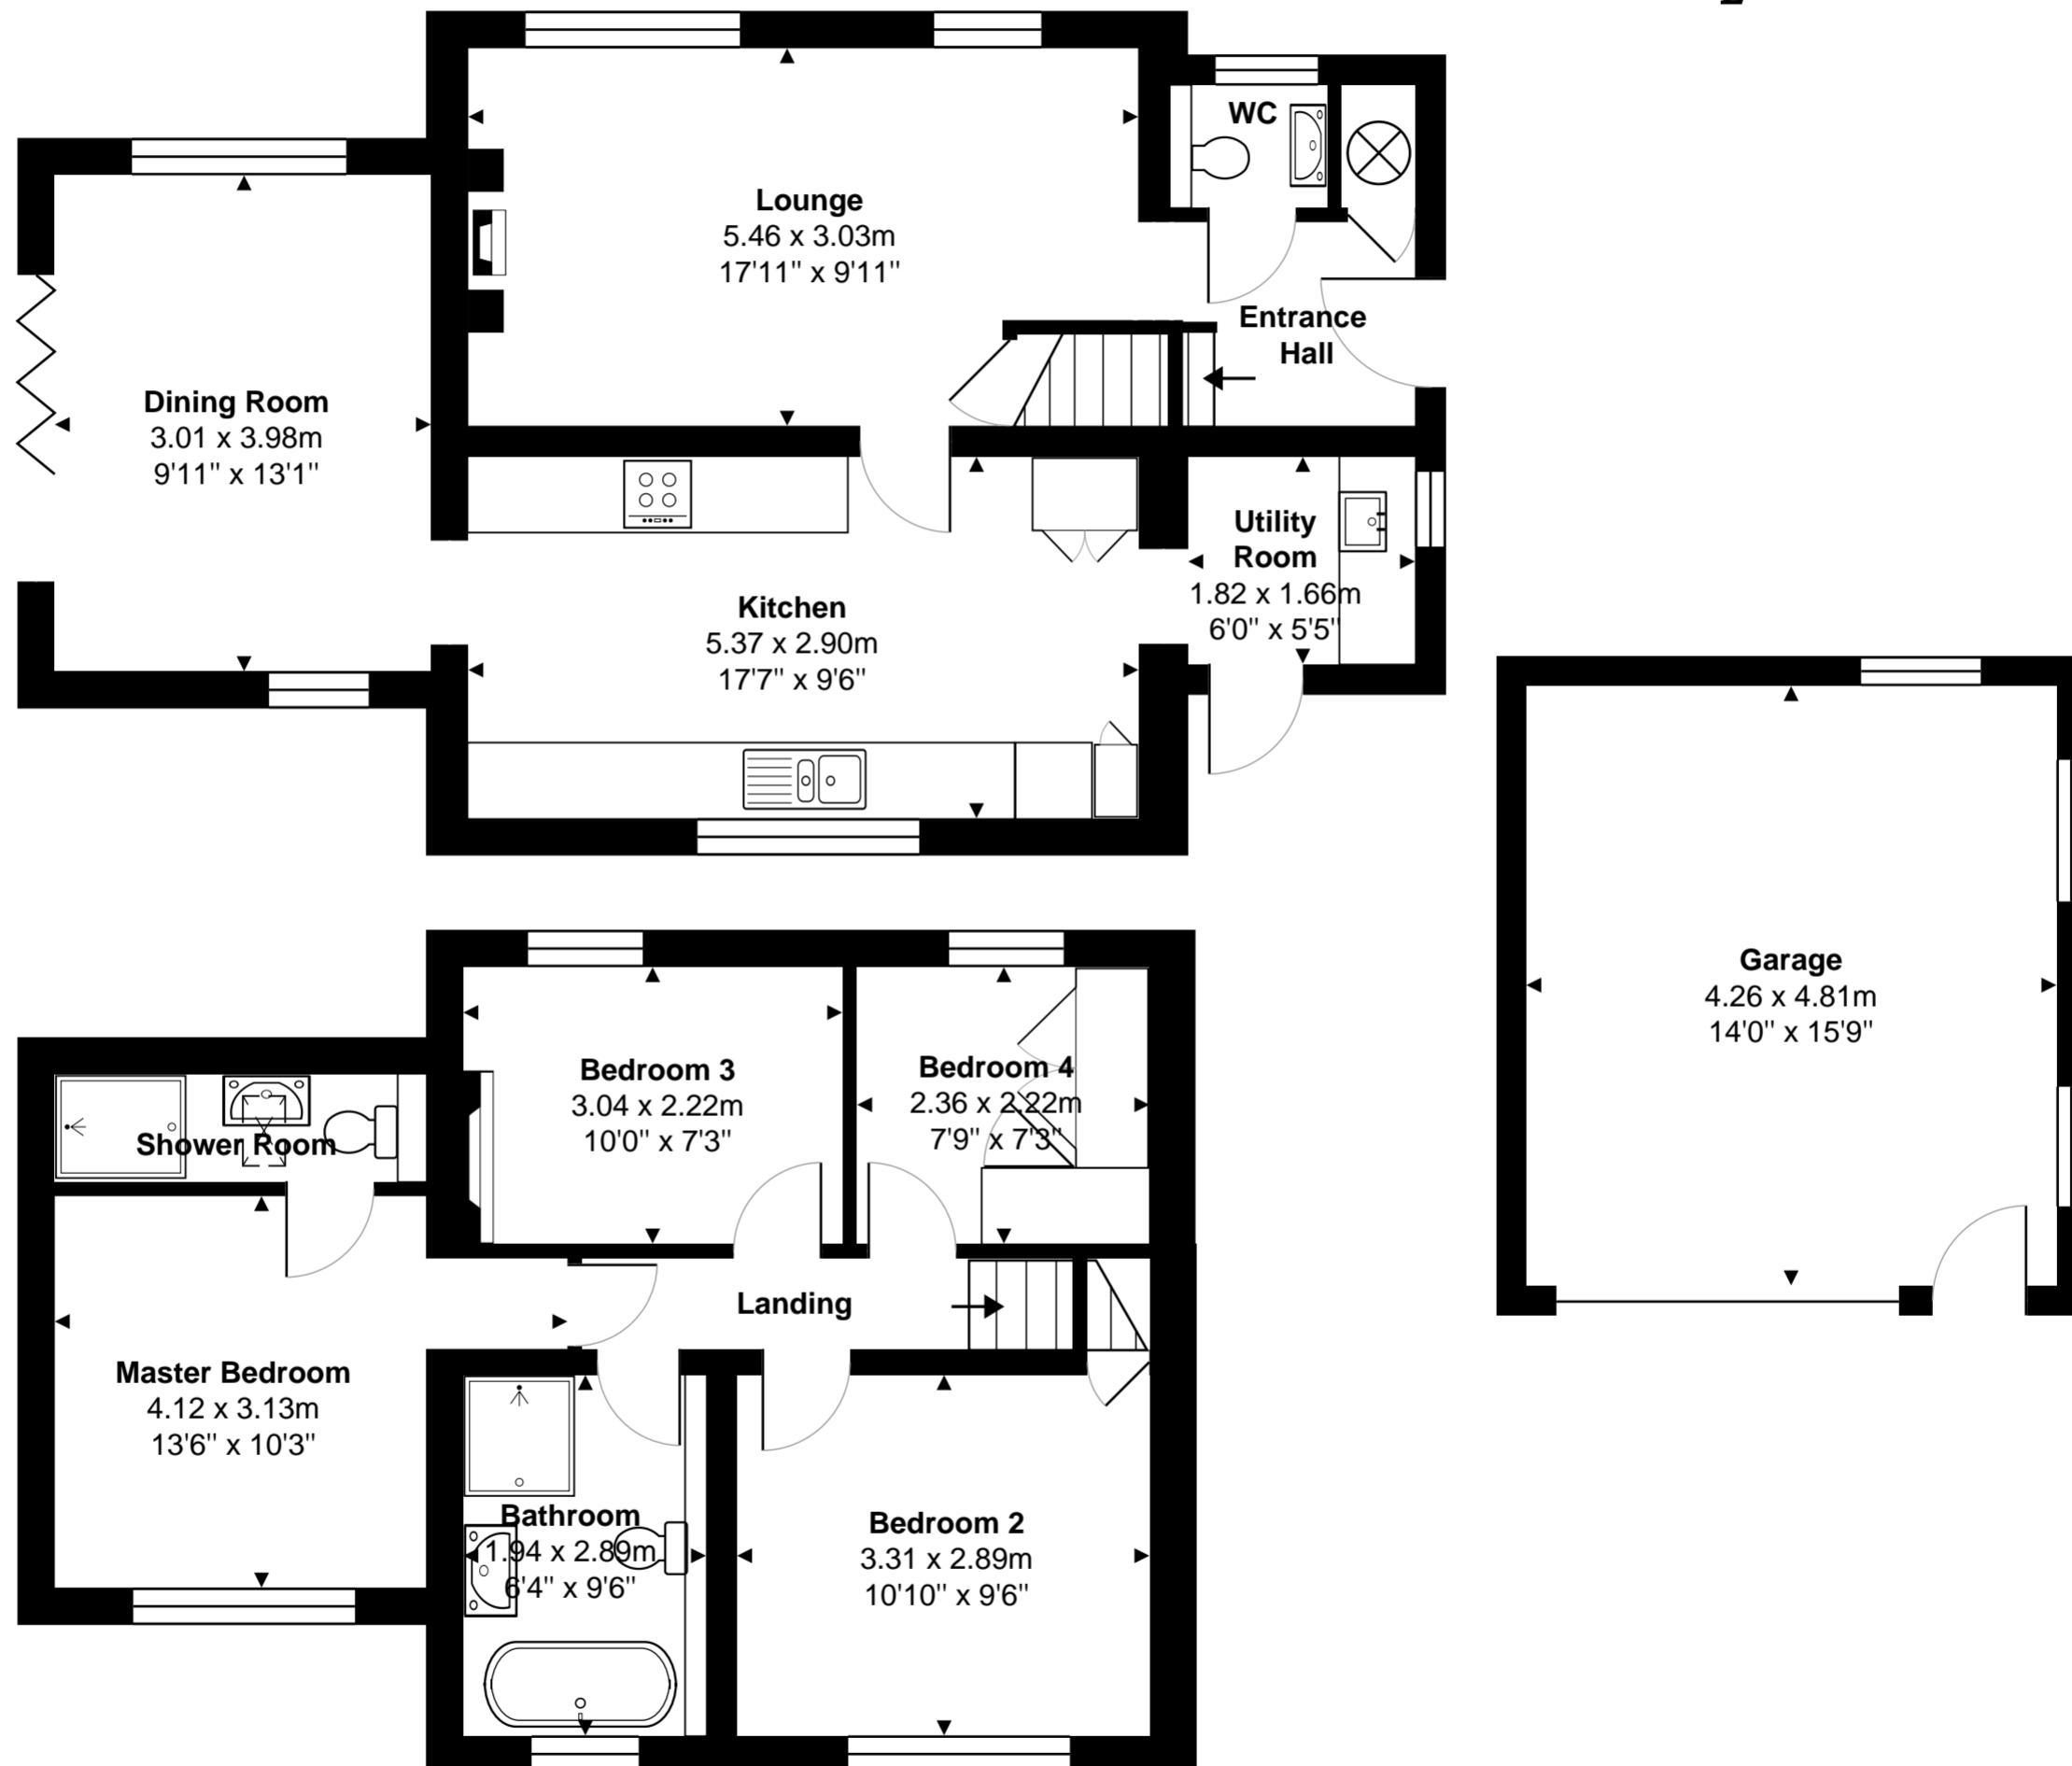

Apple Tree Cottage, MereOak Lane, Grazeley, RG7 1JY

Total Area: 104.2 m² ... 1122 ft² (excluding garage)

Whilst every attempt has been made to ensure the accuracy of the floor plans contained here, measurements of doors, windows and rooms are approximate and no responsibility is taken for any error, omission or mis-statement. These plans are for representation purposes only.