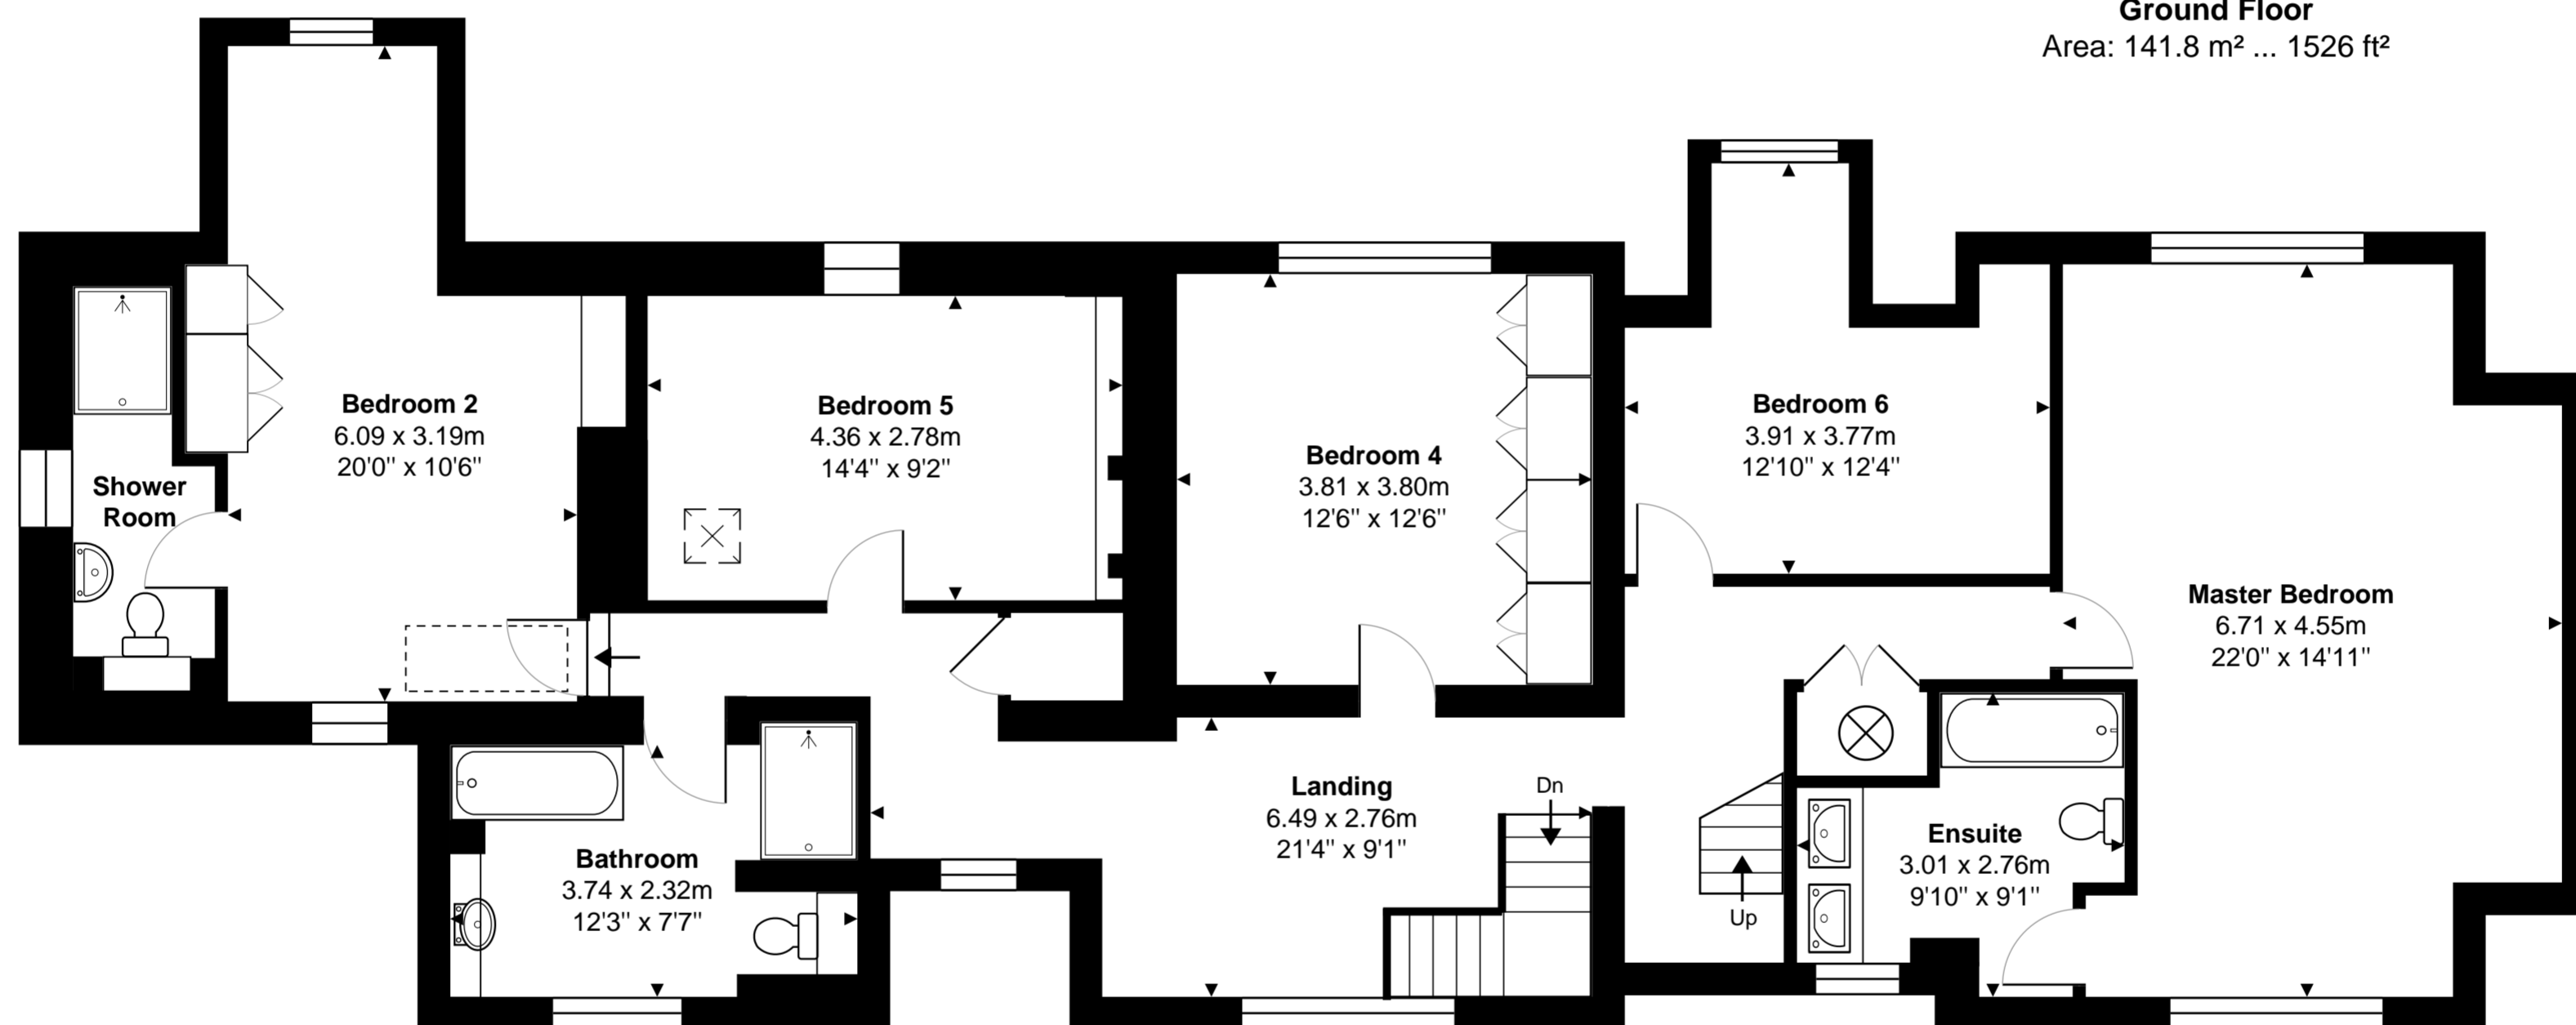

White Lodge, Scarletts Lane, Kiln Green, RG10 9XD

Total Area: 312.2 m² ... 3361 ft² (excluding attic space, eaves, double garage)

Outbuilding

Whilst every attempt has been made to ensure the accuracy of the floor plans contained here, measurements of doors, windows and rooms are approximate and no responsibility is taken for any error, omission or mis-statement. These plans are for representation purposes only.