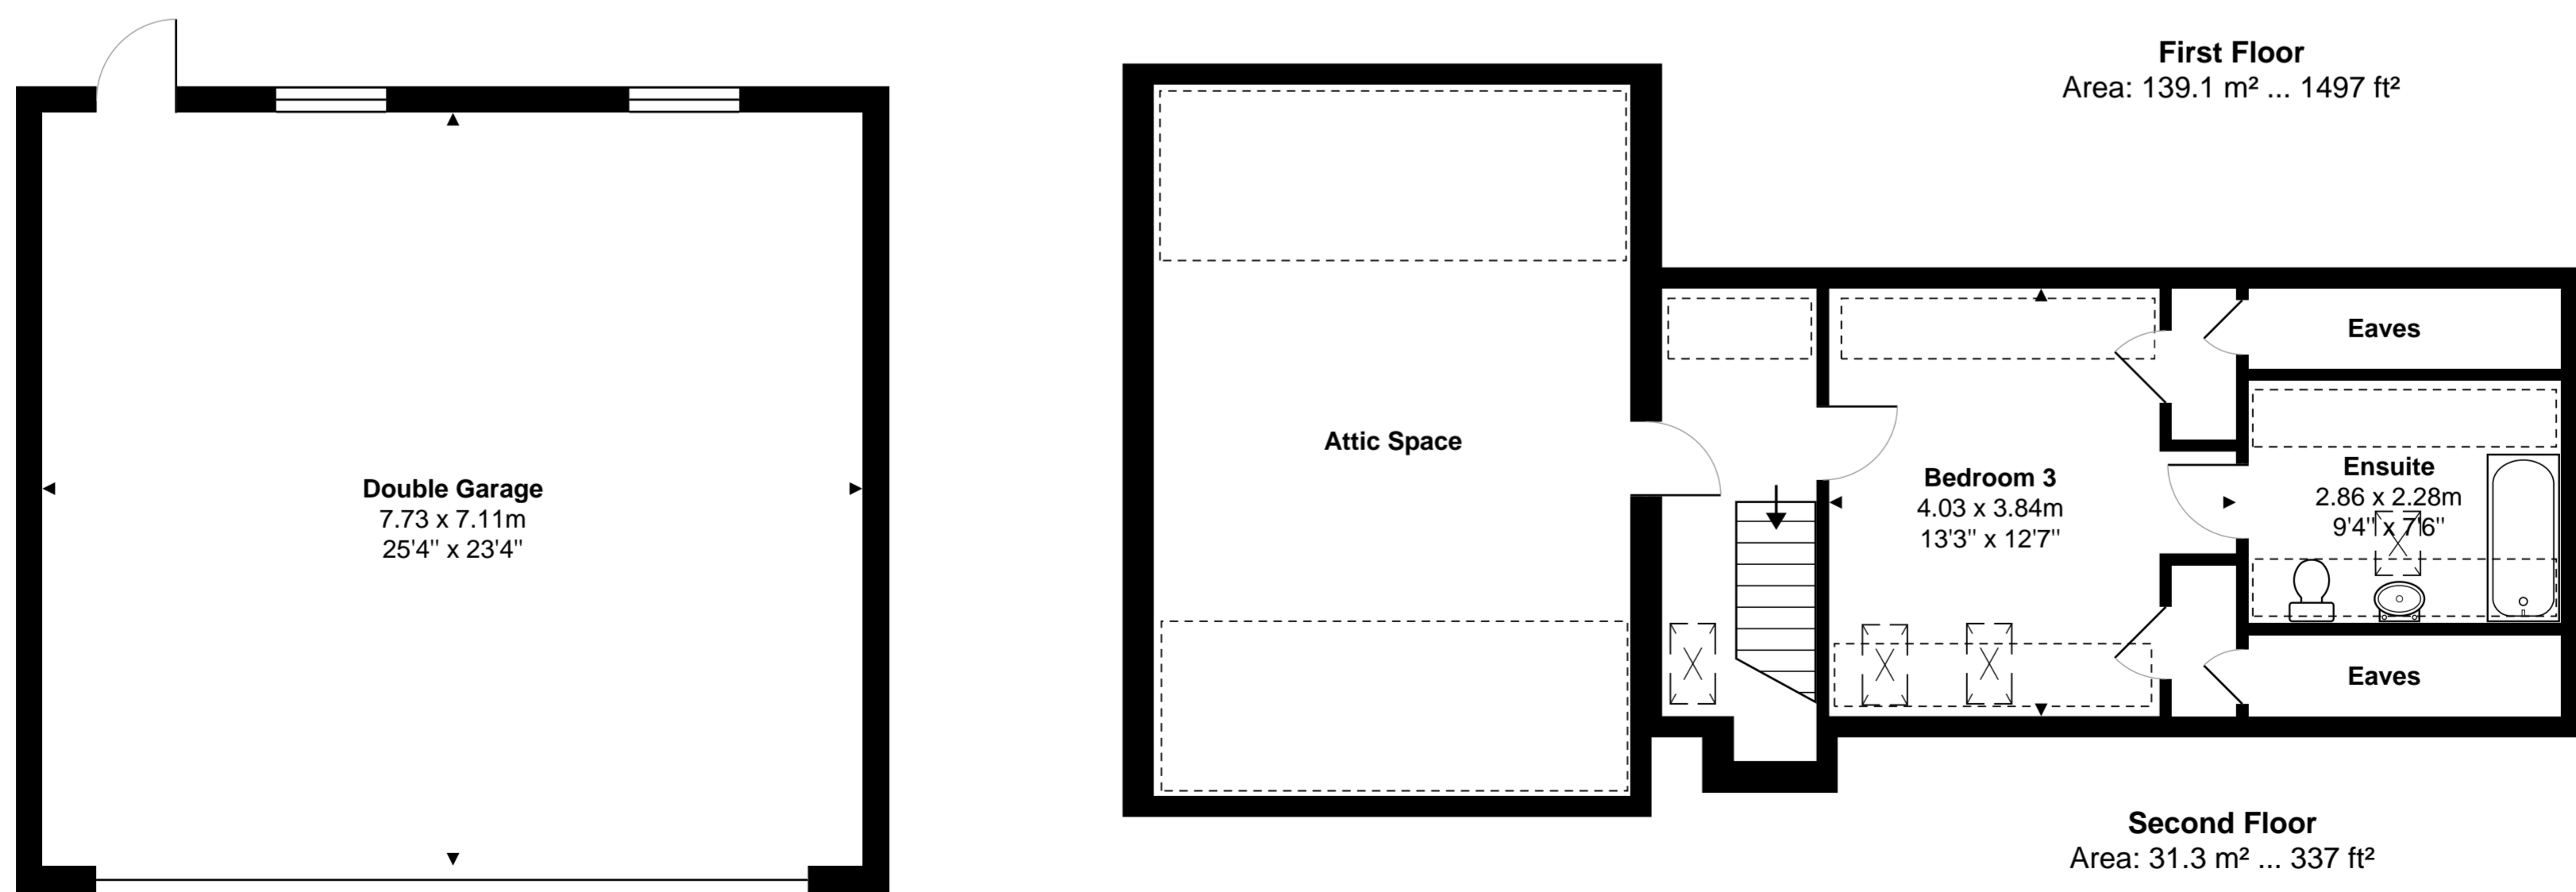

White Lodge, Scarletts Lane, Kiln Green, RG10 9XD

Total Area: 312.2 m² ... 3361 ft² (excluding attic space, eaves, double garage)

Outbuilding

Whilst every attempt has been made to ensure the accuracy of the floor plans contained here, measurements of doors, windows and rooms are approximate and no responsibility is taken for any error, omission or mis-statement. These plans are for representation purposes only.