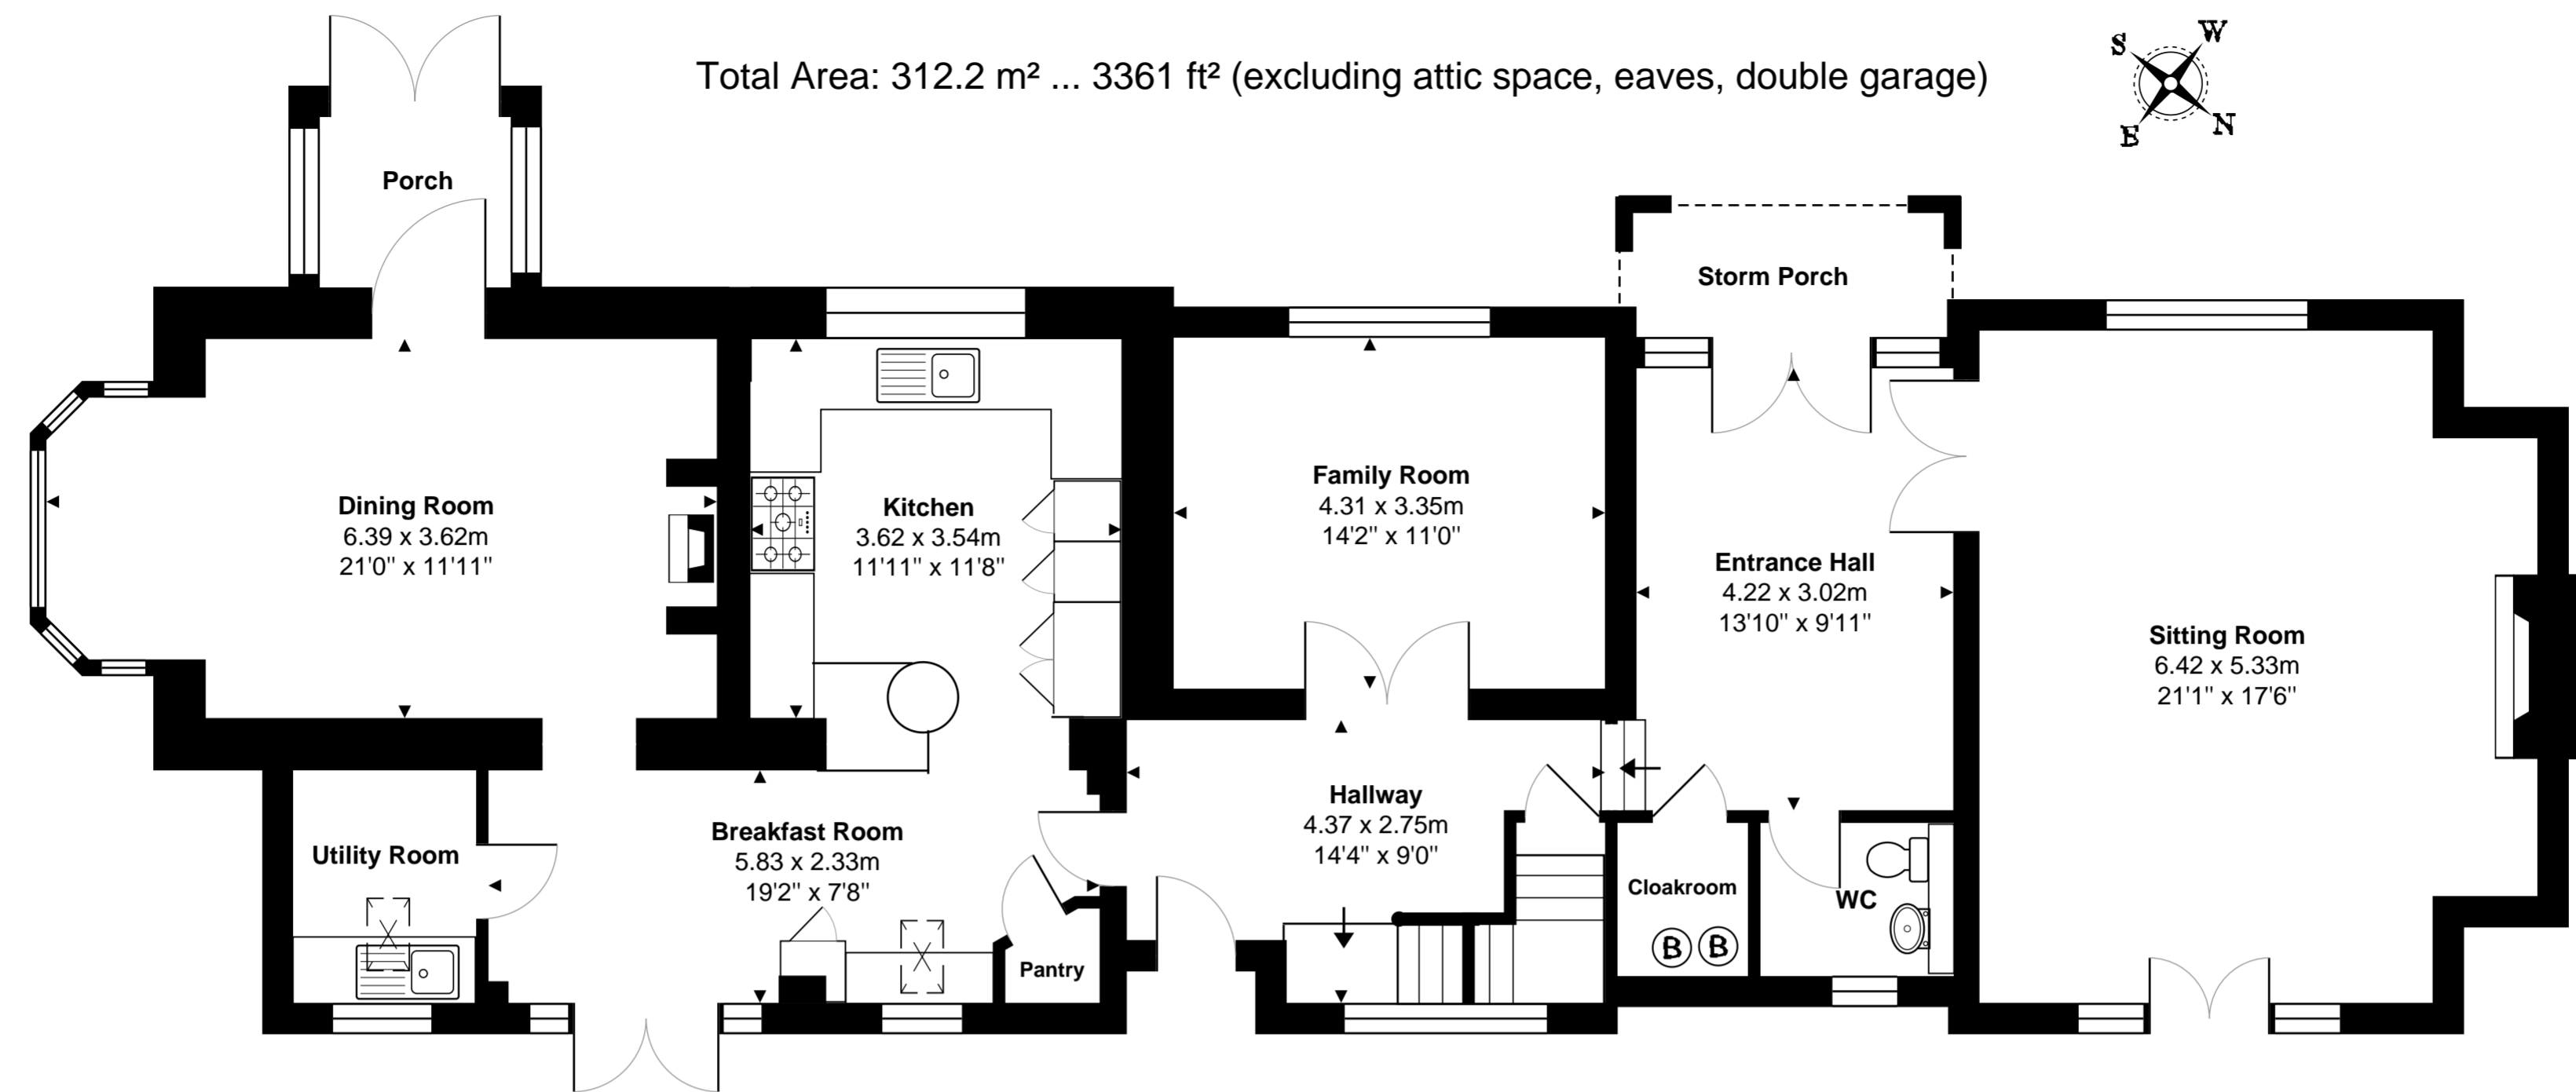

White Lodge, Scarletts Lane, Kiln Green, RG10 9XD

Total Area: 312.2 m² ... 3361 ft² (excluding attic space, eaves, double garage)

Outbuilding

Whilst every attempt has been made to ensure the accuracy of the floor plans contained here, measurements of doors, windows and rooms are approximate and no responsibility is taken for any error, omission or mis-statement. These plans are for representation purposes only.