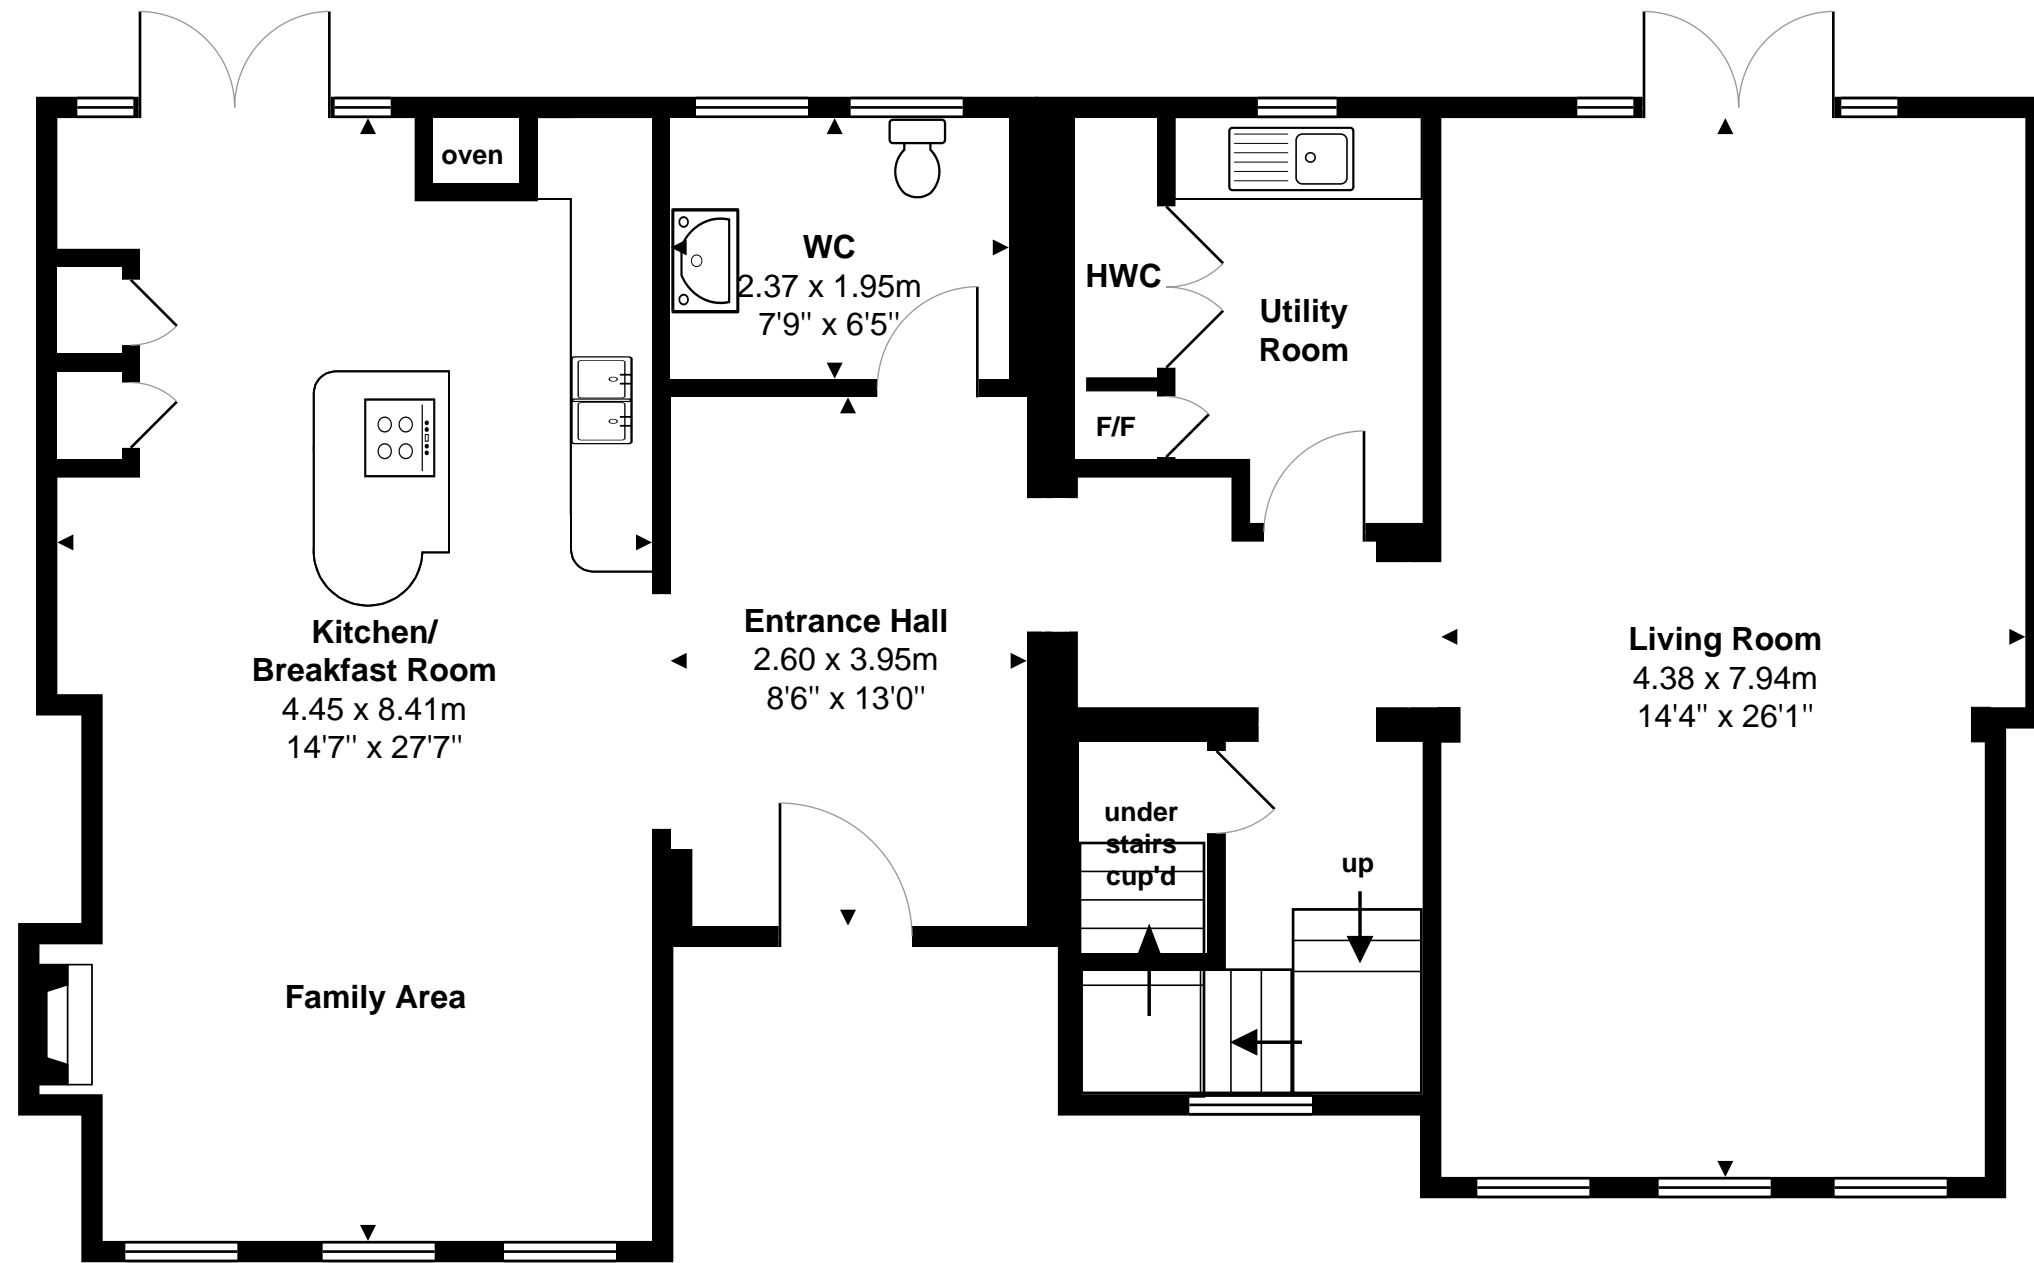

The Stables, 53 Church Street, Theale, RG7 5BX

Total Area: 212.5 m² ... 2287 ft²

Ground Floor
Area: 54.0 m² ... 581 ft²

First Floor
Area: 52.0 m² ... 559 ft²

Whilst every attempt has been made to ensure the accuracy of the floor plans contained here, measurements of doors, windows and rooms are approximate and no responsibility is taken for any error, omission or mis-statement. These plans are for representation purposes only.