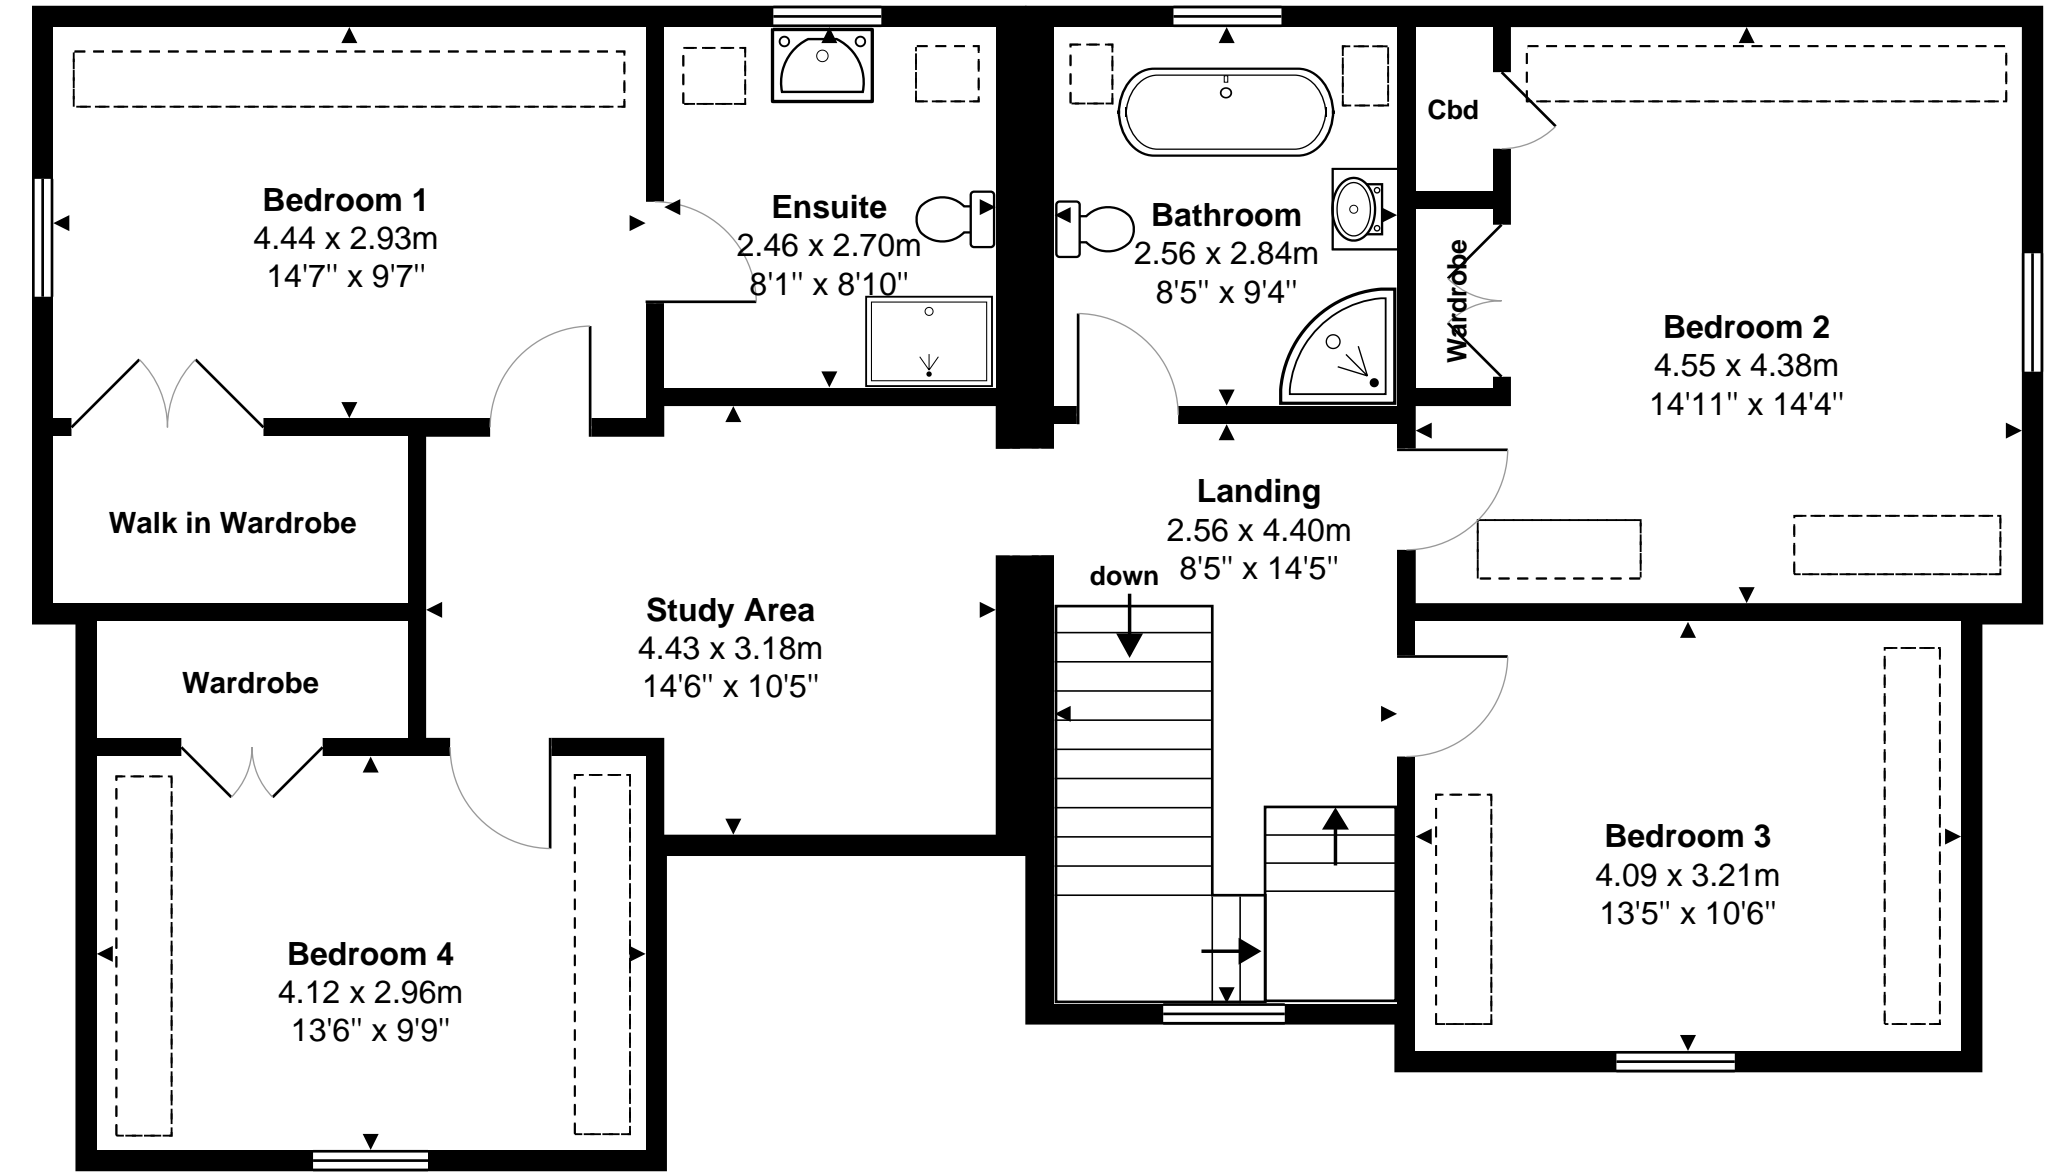

The Stables, 53 Church Street, Theale, RG7 5BX

Total Area: 212.5 m² ... 2287 ft²

Ground Floor
Area: 54.0 m² ... 581 ft²

First Floor
Area: 52.0 m² ... 559 ft²

Whilst every attempt has been made to ensure the accuracy of the floor plans contained here, measurements of doors, windows and rooms are approximate and no responsibility is taken for any error, omission or mis-statement. These plans are for representation purposes only.