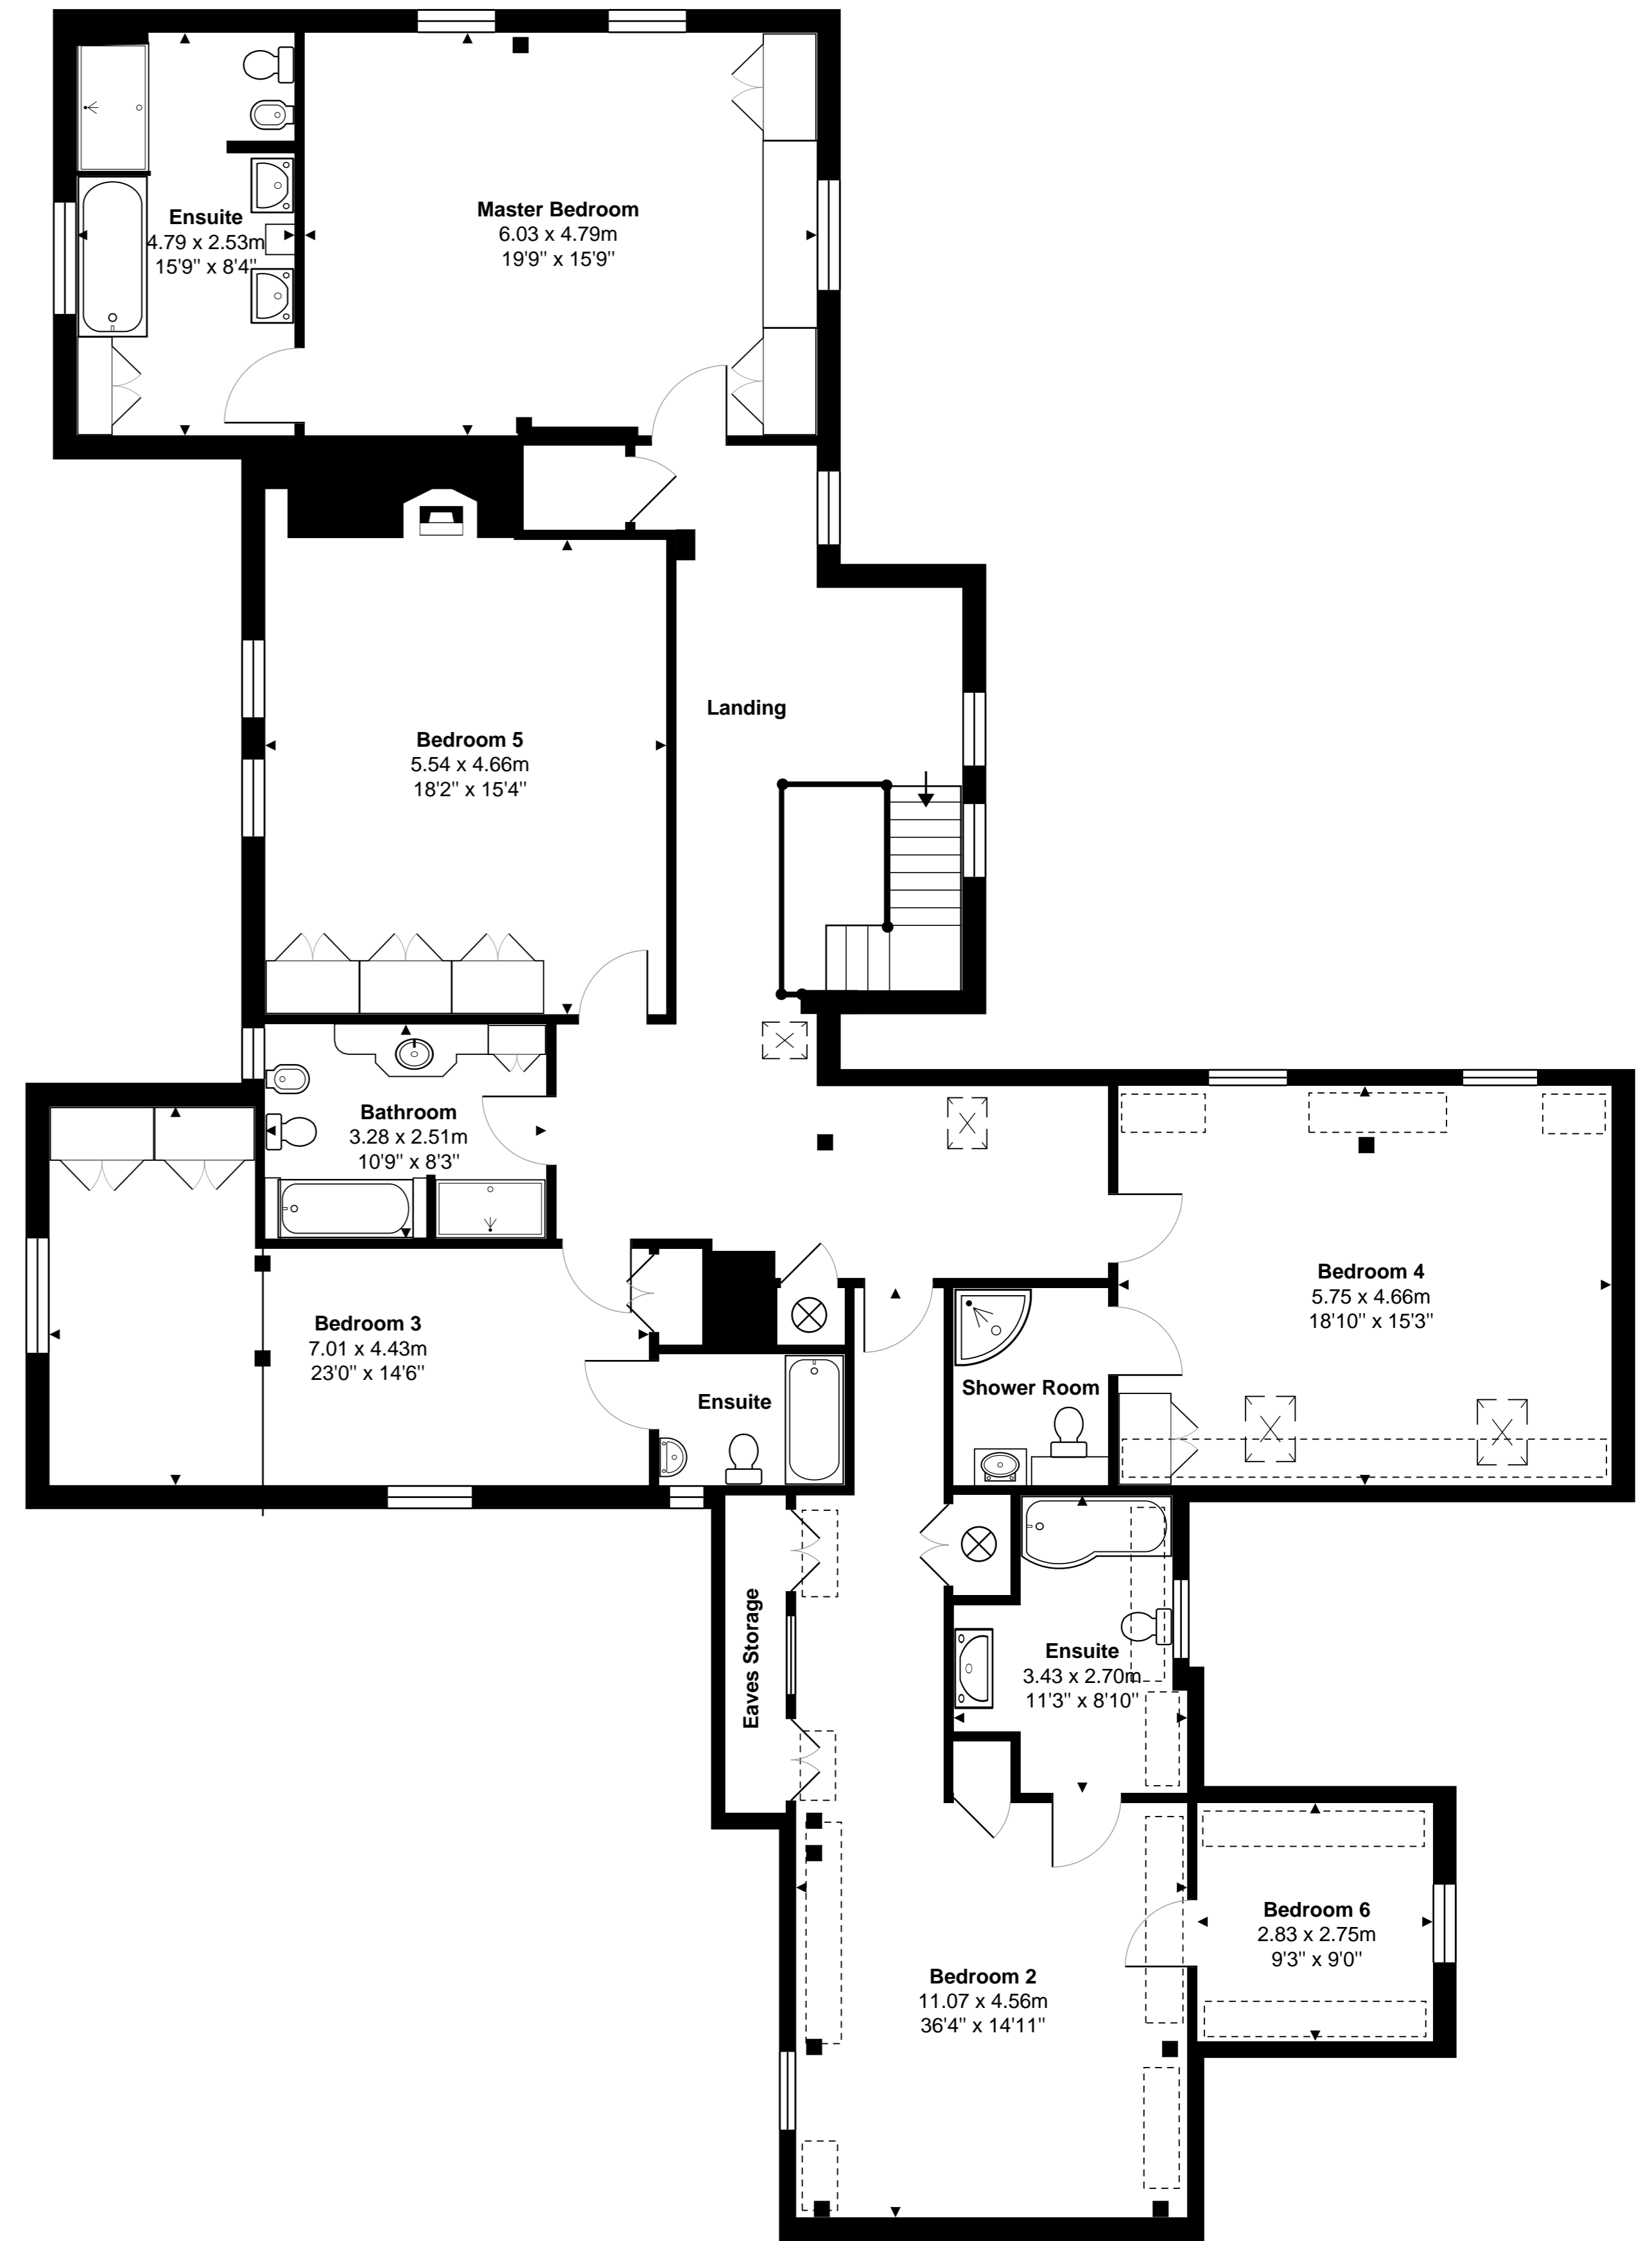

Northbury Farm, Castle End Road, Ruscombe, RG10 9XJ

Total Area: 464.3 m² ... 4998 ft²

Whilst every attempt has been made to ensure the accuracy of the floor plans contained here, measurements of doors, windows and rooms are approximate and no responsibility is taken for any error, omission or mis-statement. These plans are for representation purposes only.