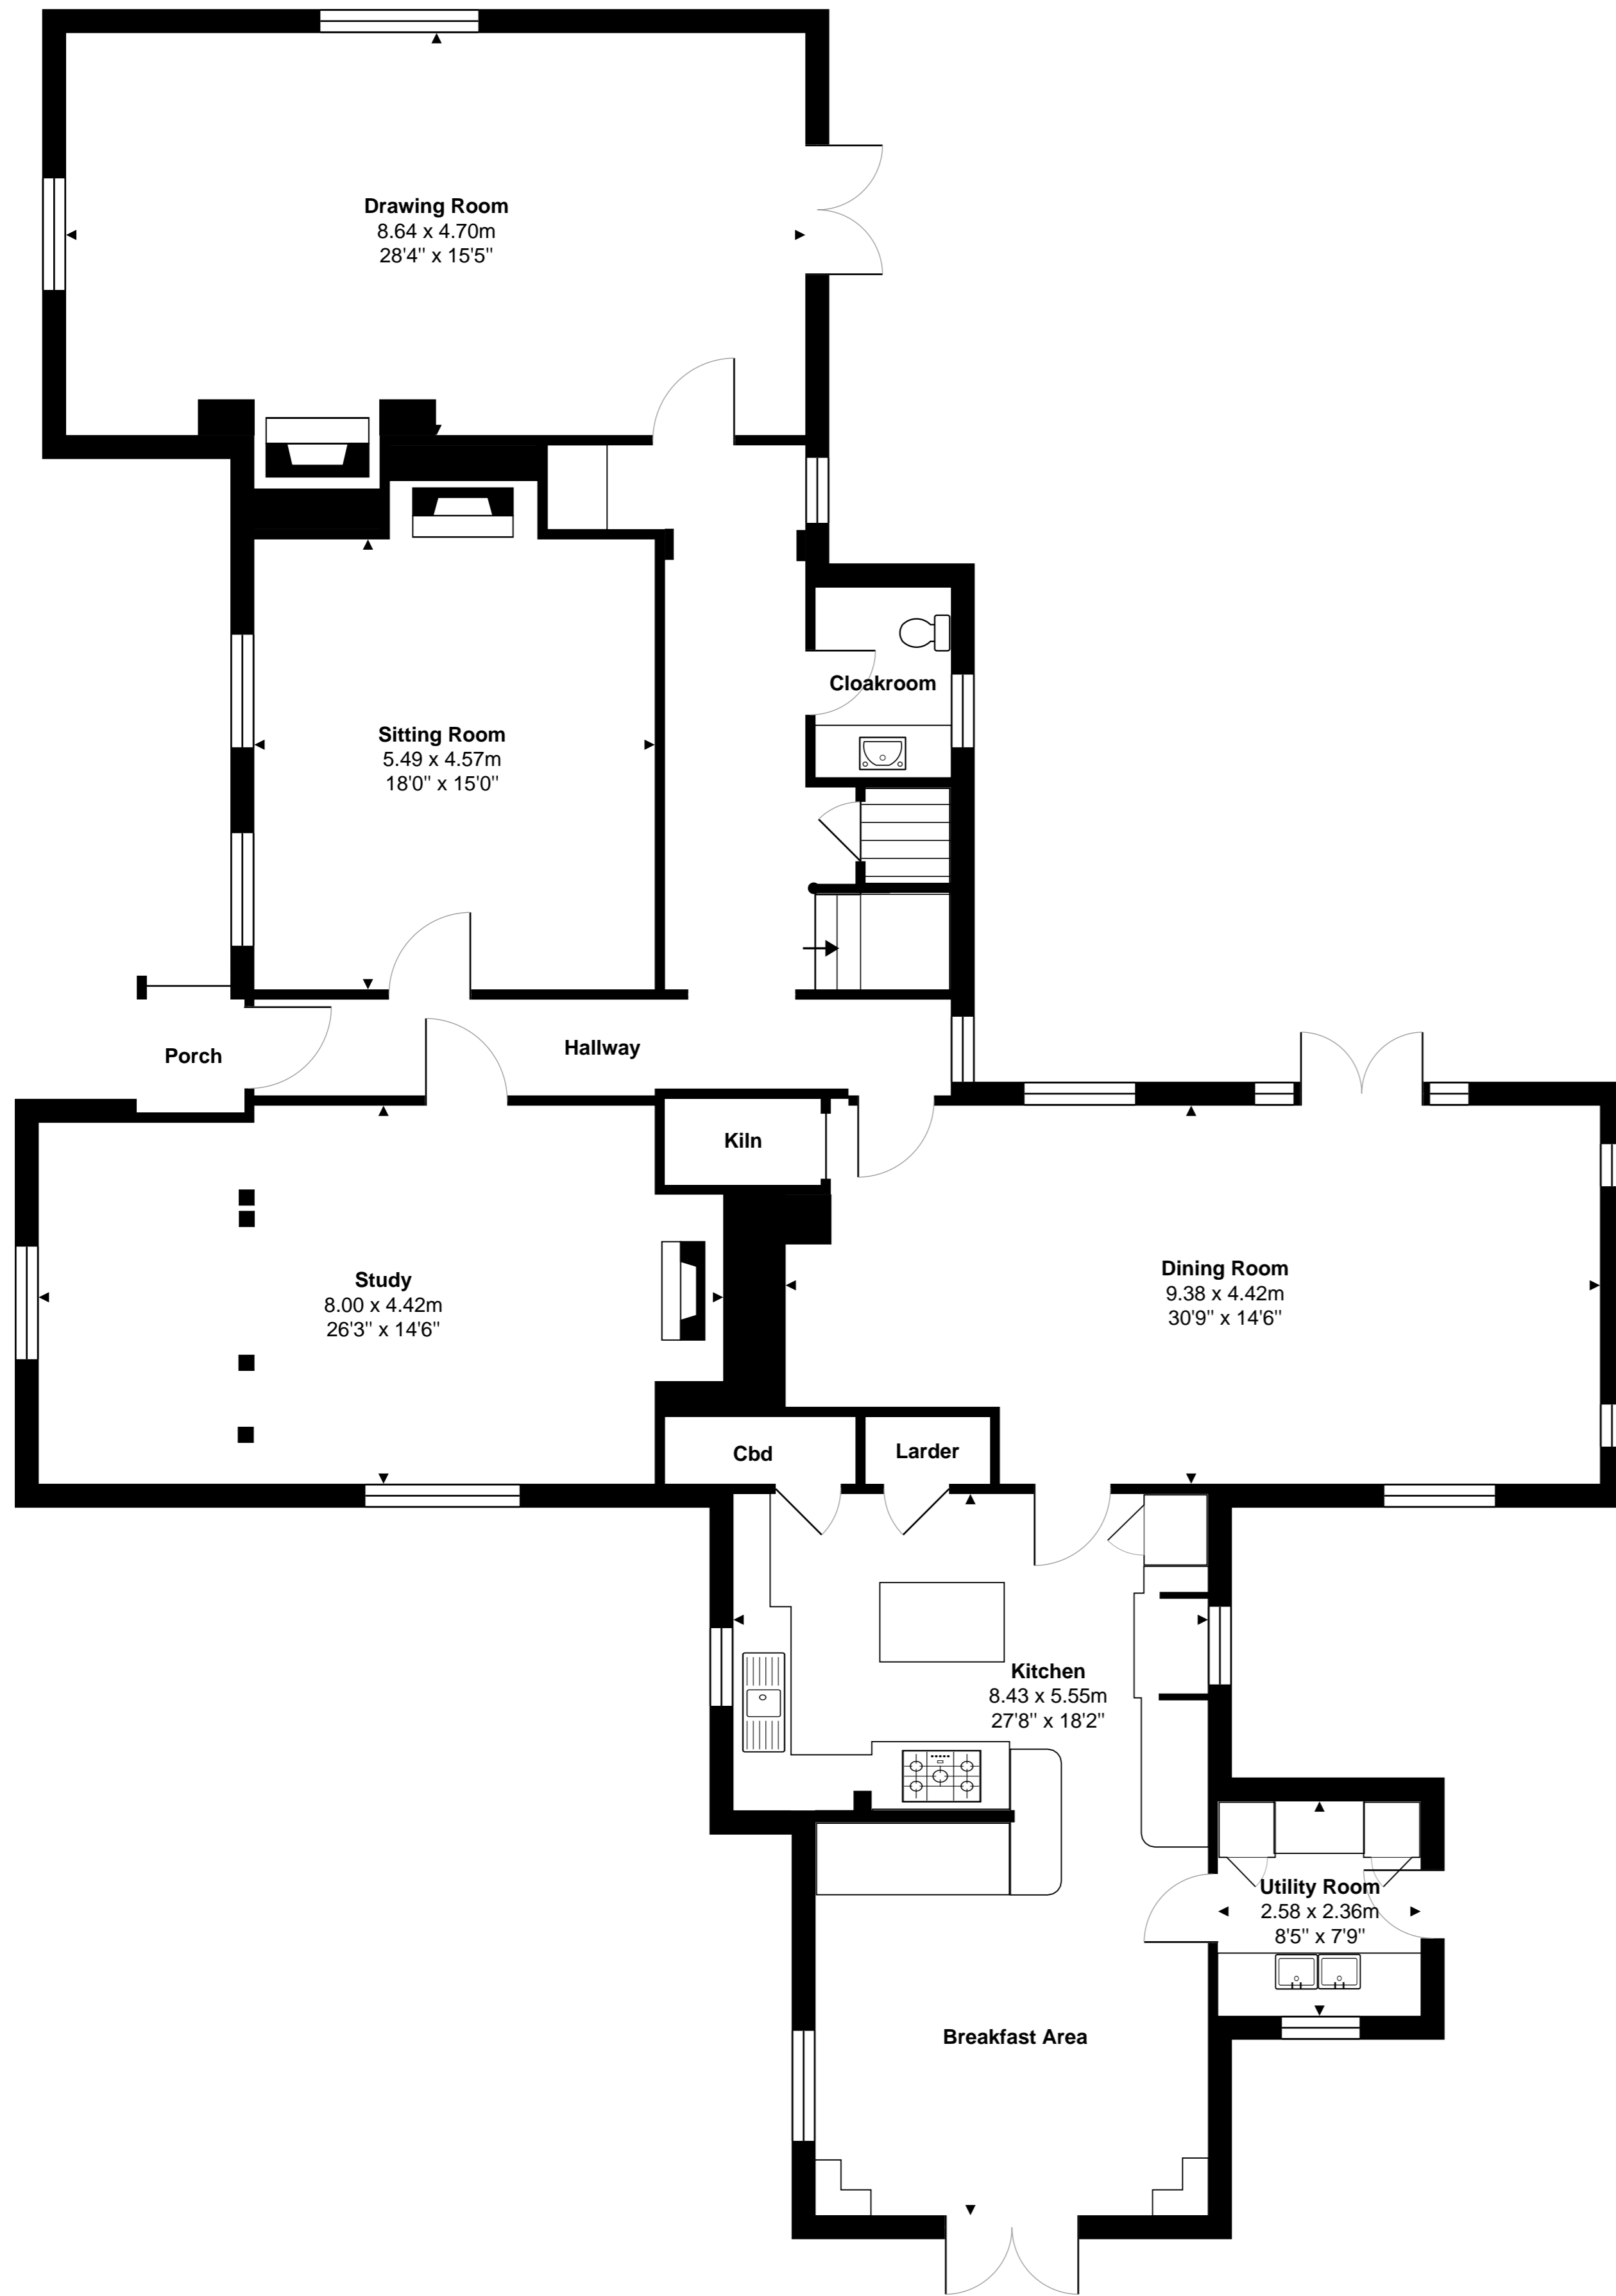

Northbury Farm, Castle End Road, Ruscombe, RG10 9XJ

Total Area: 464.3 m² ... 4998 ft²

Whilst every attempt has been made to ensure the accuracy of the floor plans contained here, measurements of doors, windows and rooms are approximate and no responsibility is taken for any error, omission or mis-statement. These plans are for representation purposes only.