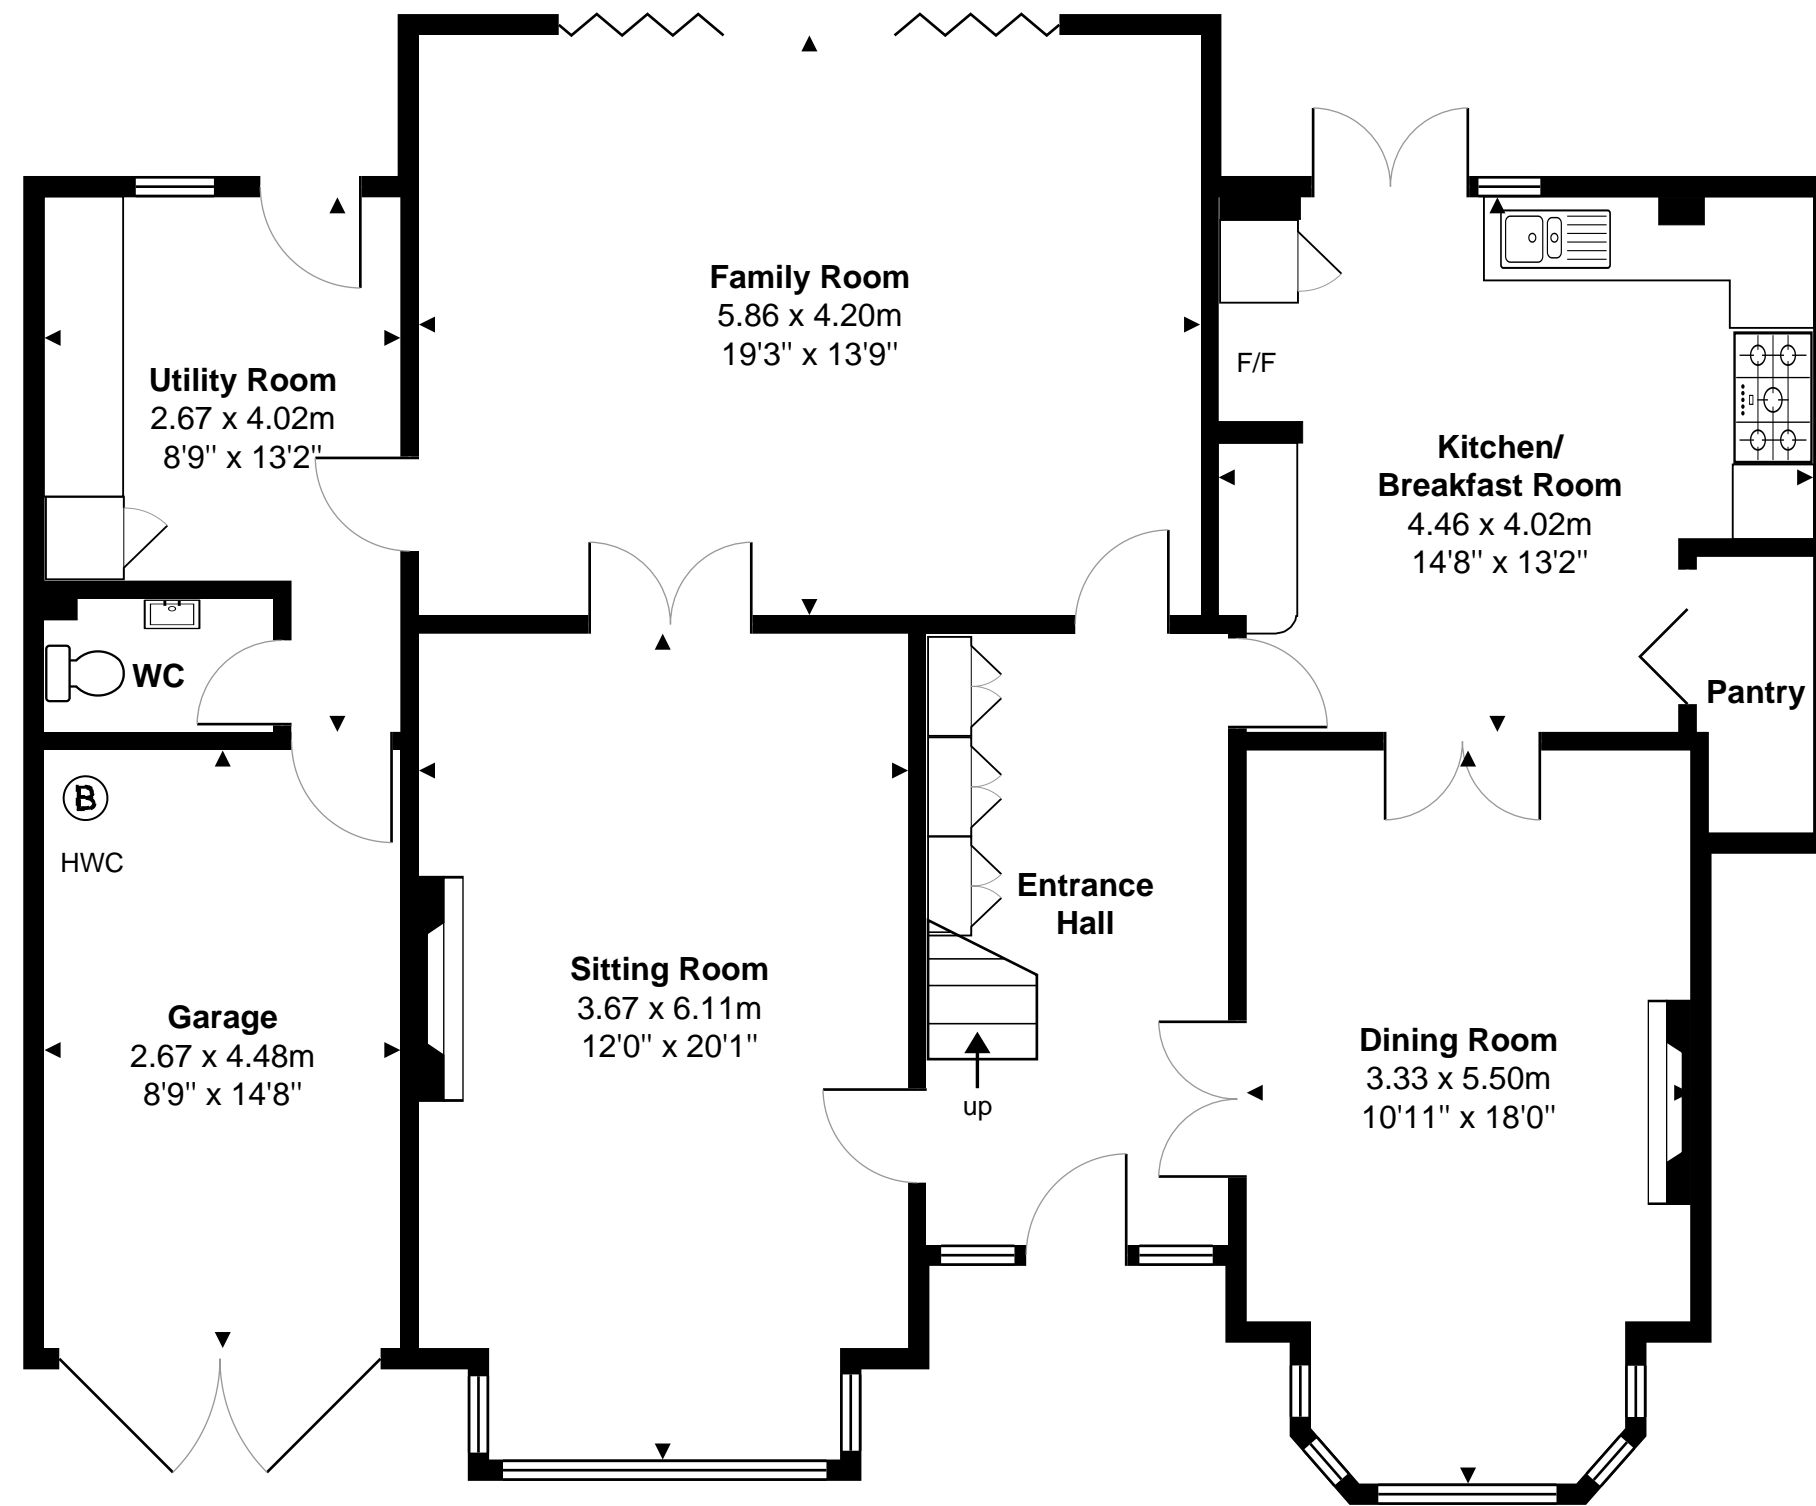

Greyfriars, 36 Allcroft Road, Reading, RG1 5HH

Total Area: 240.4 m² ... 2588 ft²

Whilst every attempt has been made to ensure the accuracy of the floor plans contained here, measurements of doors, windows and rooms are approximate and no responsibility is taken for any error, omission or mis-statement. These plans are for representation purposes only.