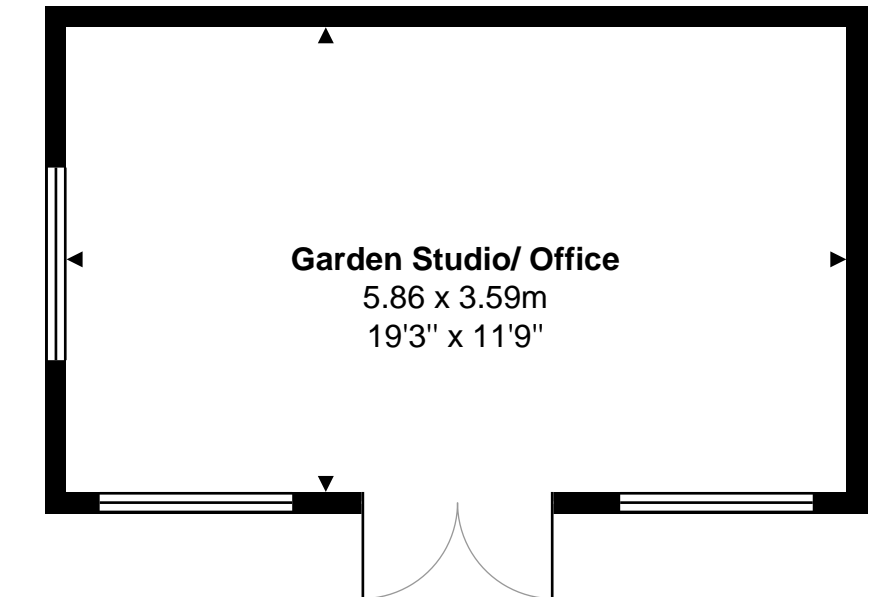

Greyfriars, 36 Allcroft Road, Reading, RG1 5HH

Total Area: 240.4 m² ... 2588 ft²

Whilst every attempt has been made to ensure the accuracy of the floor plans contained here, measurements of doors, windows and rooms are approximate and no responsibility is taken for any error, omission or mis-statement. These plans are for representation purposes only.