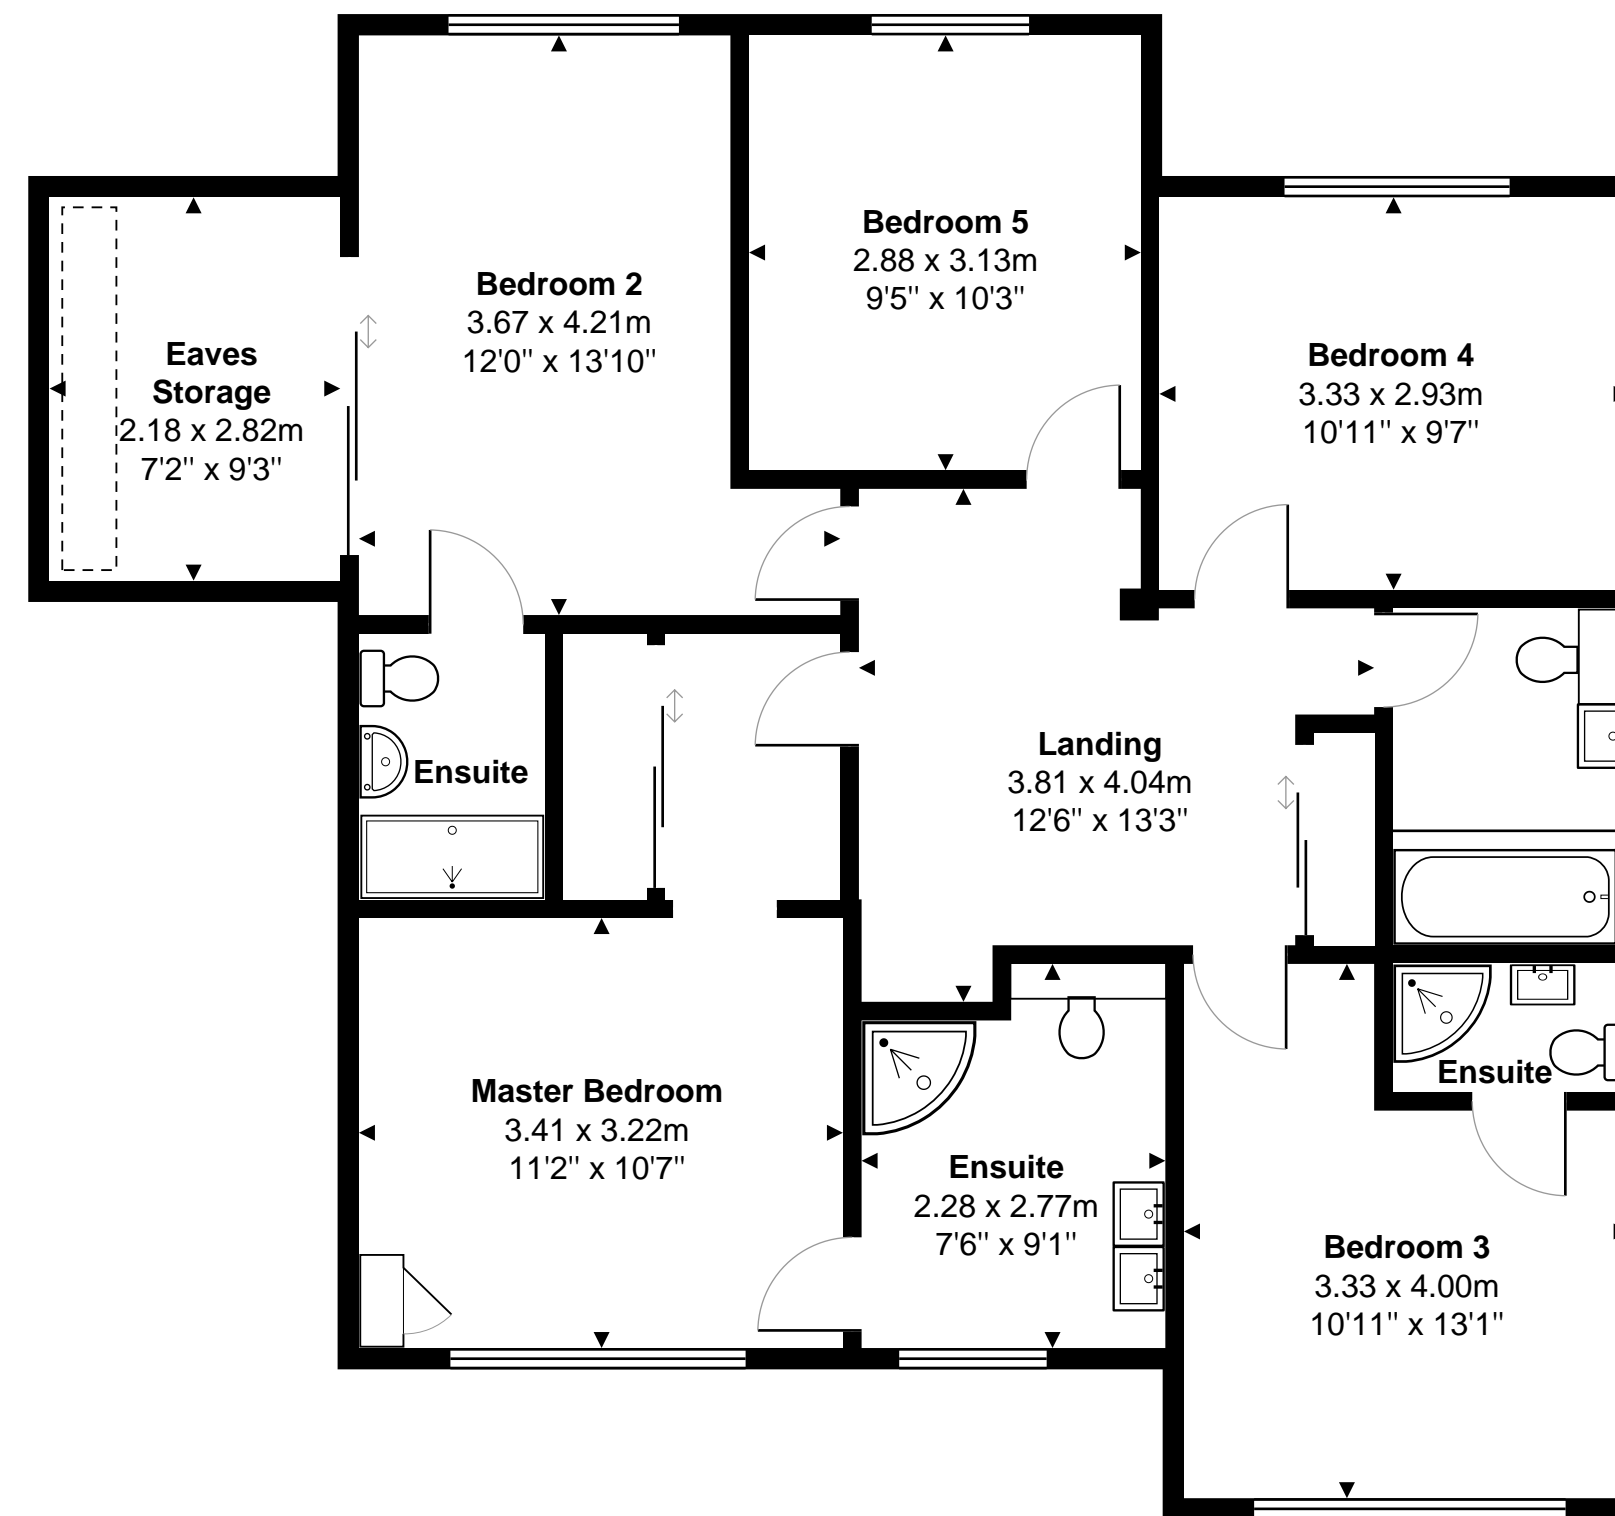

Greyfriars, 36 Allcroft Road, Reading, RG1 5HH

Total Area: 240.4 m² ... 2588 ft²

Whilst every attempt has been made to ensure the accuracy of the floor plans contained here, measurements of doors, windows and rooms are approximate and no responsibility is taken for any error, omission or mis-statement. These plans are for representation purposes only.