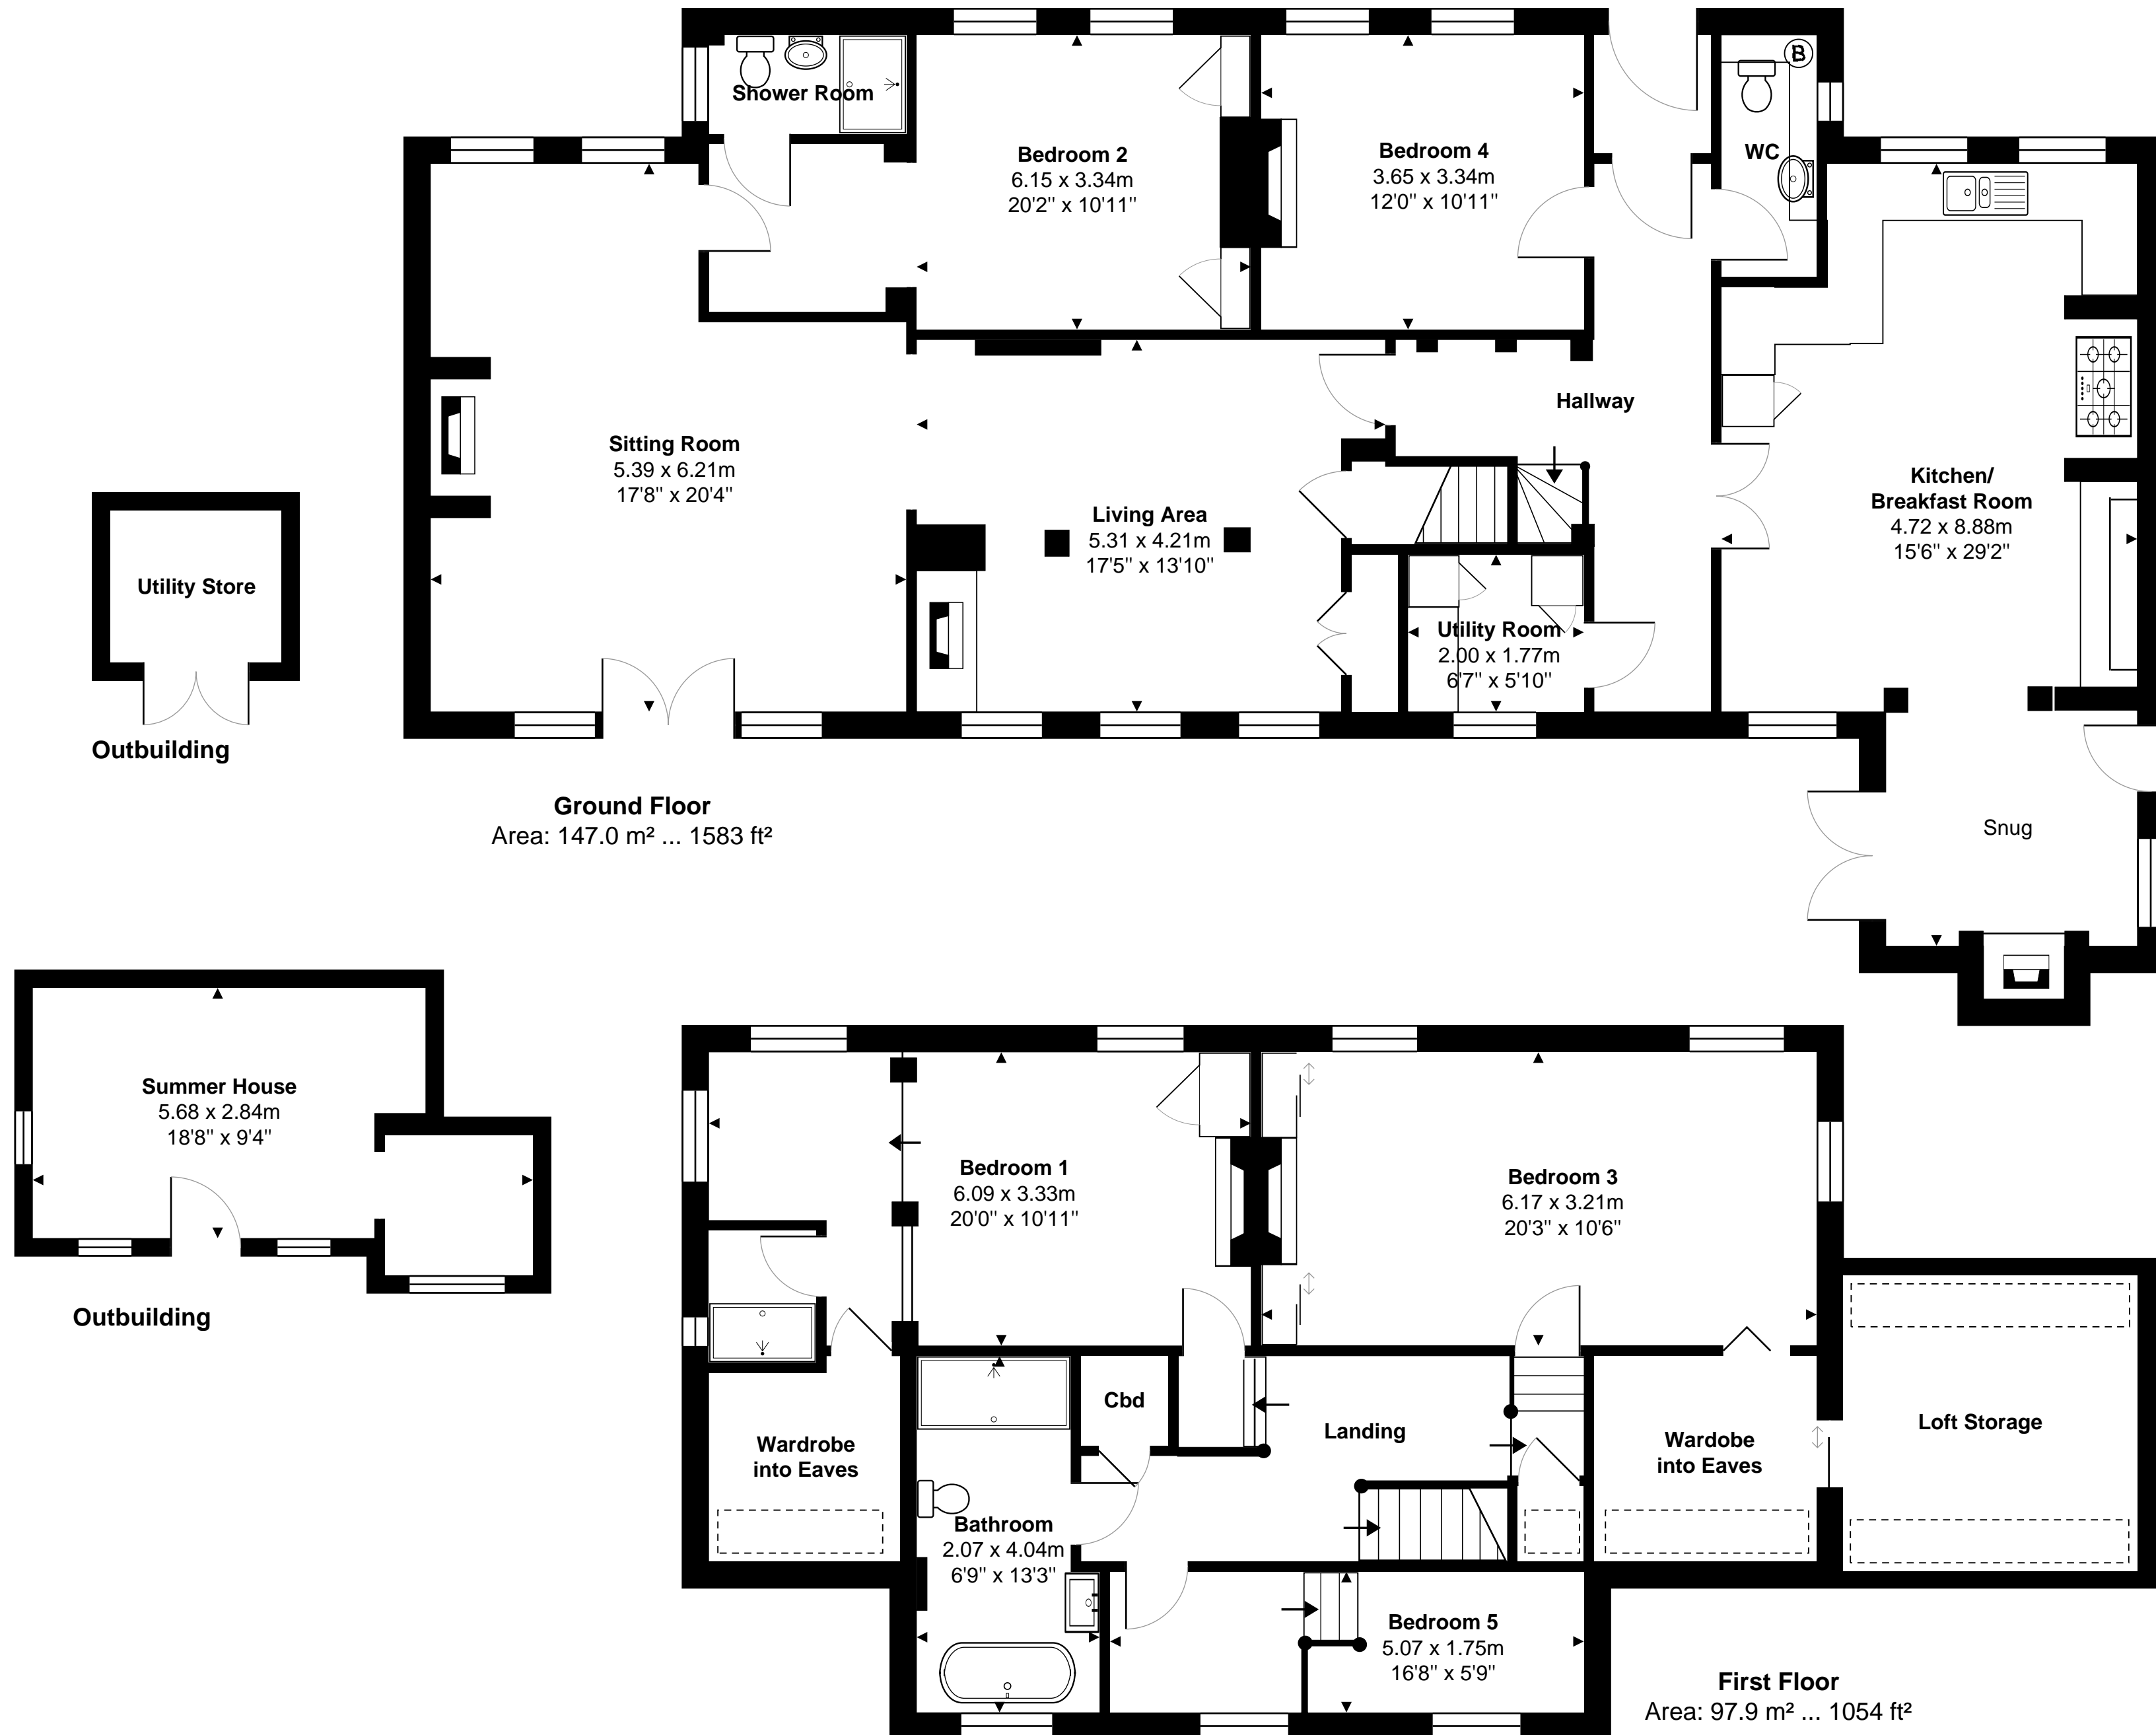

Dove Cottage, 52 Kentwood Hill, Tilehurst, RG31 6DE

Total Area: 263.1 m² ... 2832 ft²

Whilst every attempt has been made to ensure the accuracy of the floor plans contained here, measurements of doors, windows and rooms are approximate and no responsibility is taken for any error, omission or mis-statement. These plans are for representation purposes only.