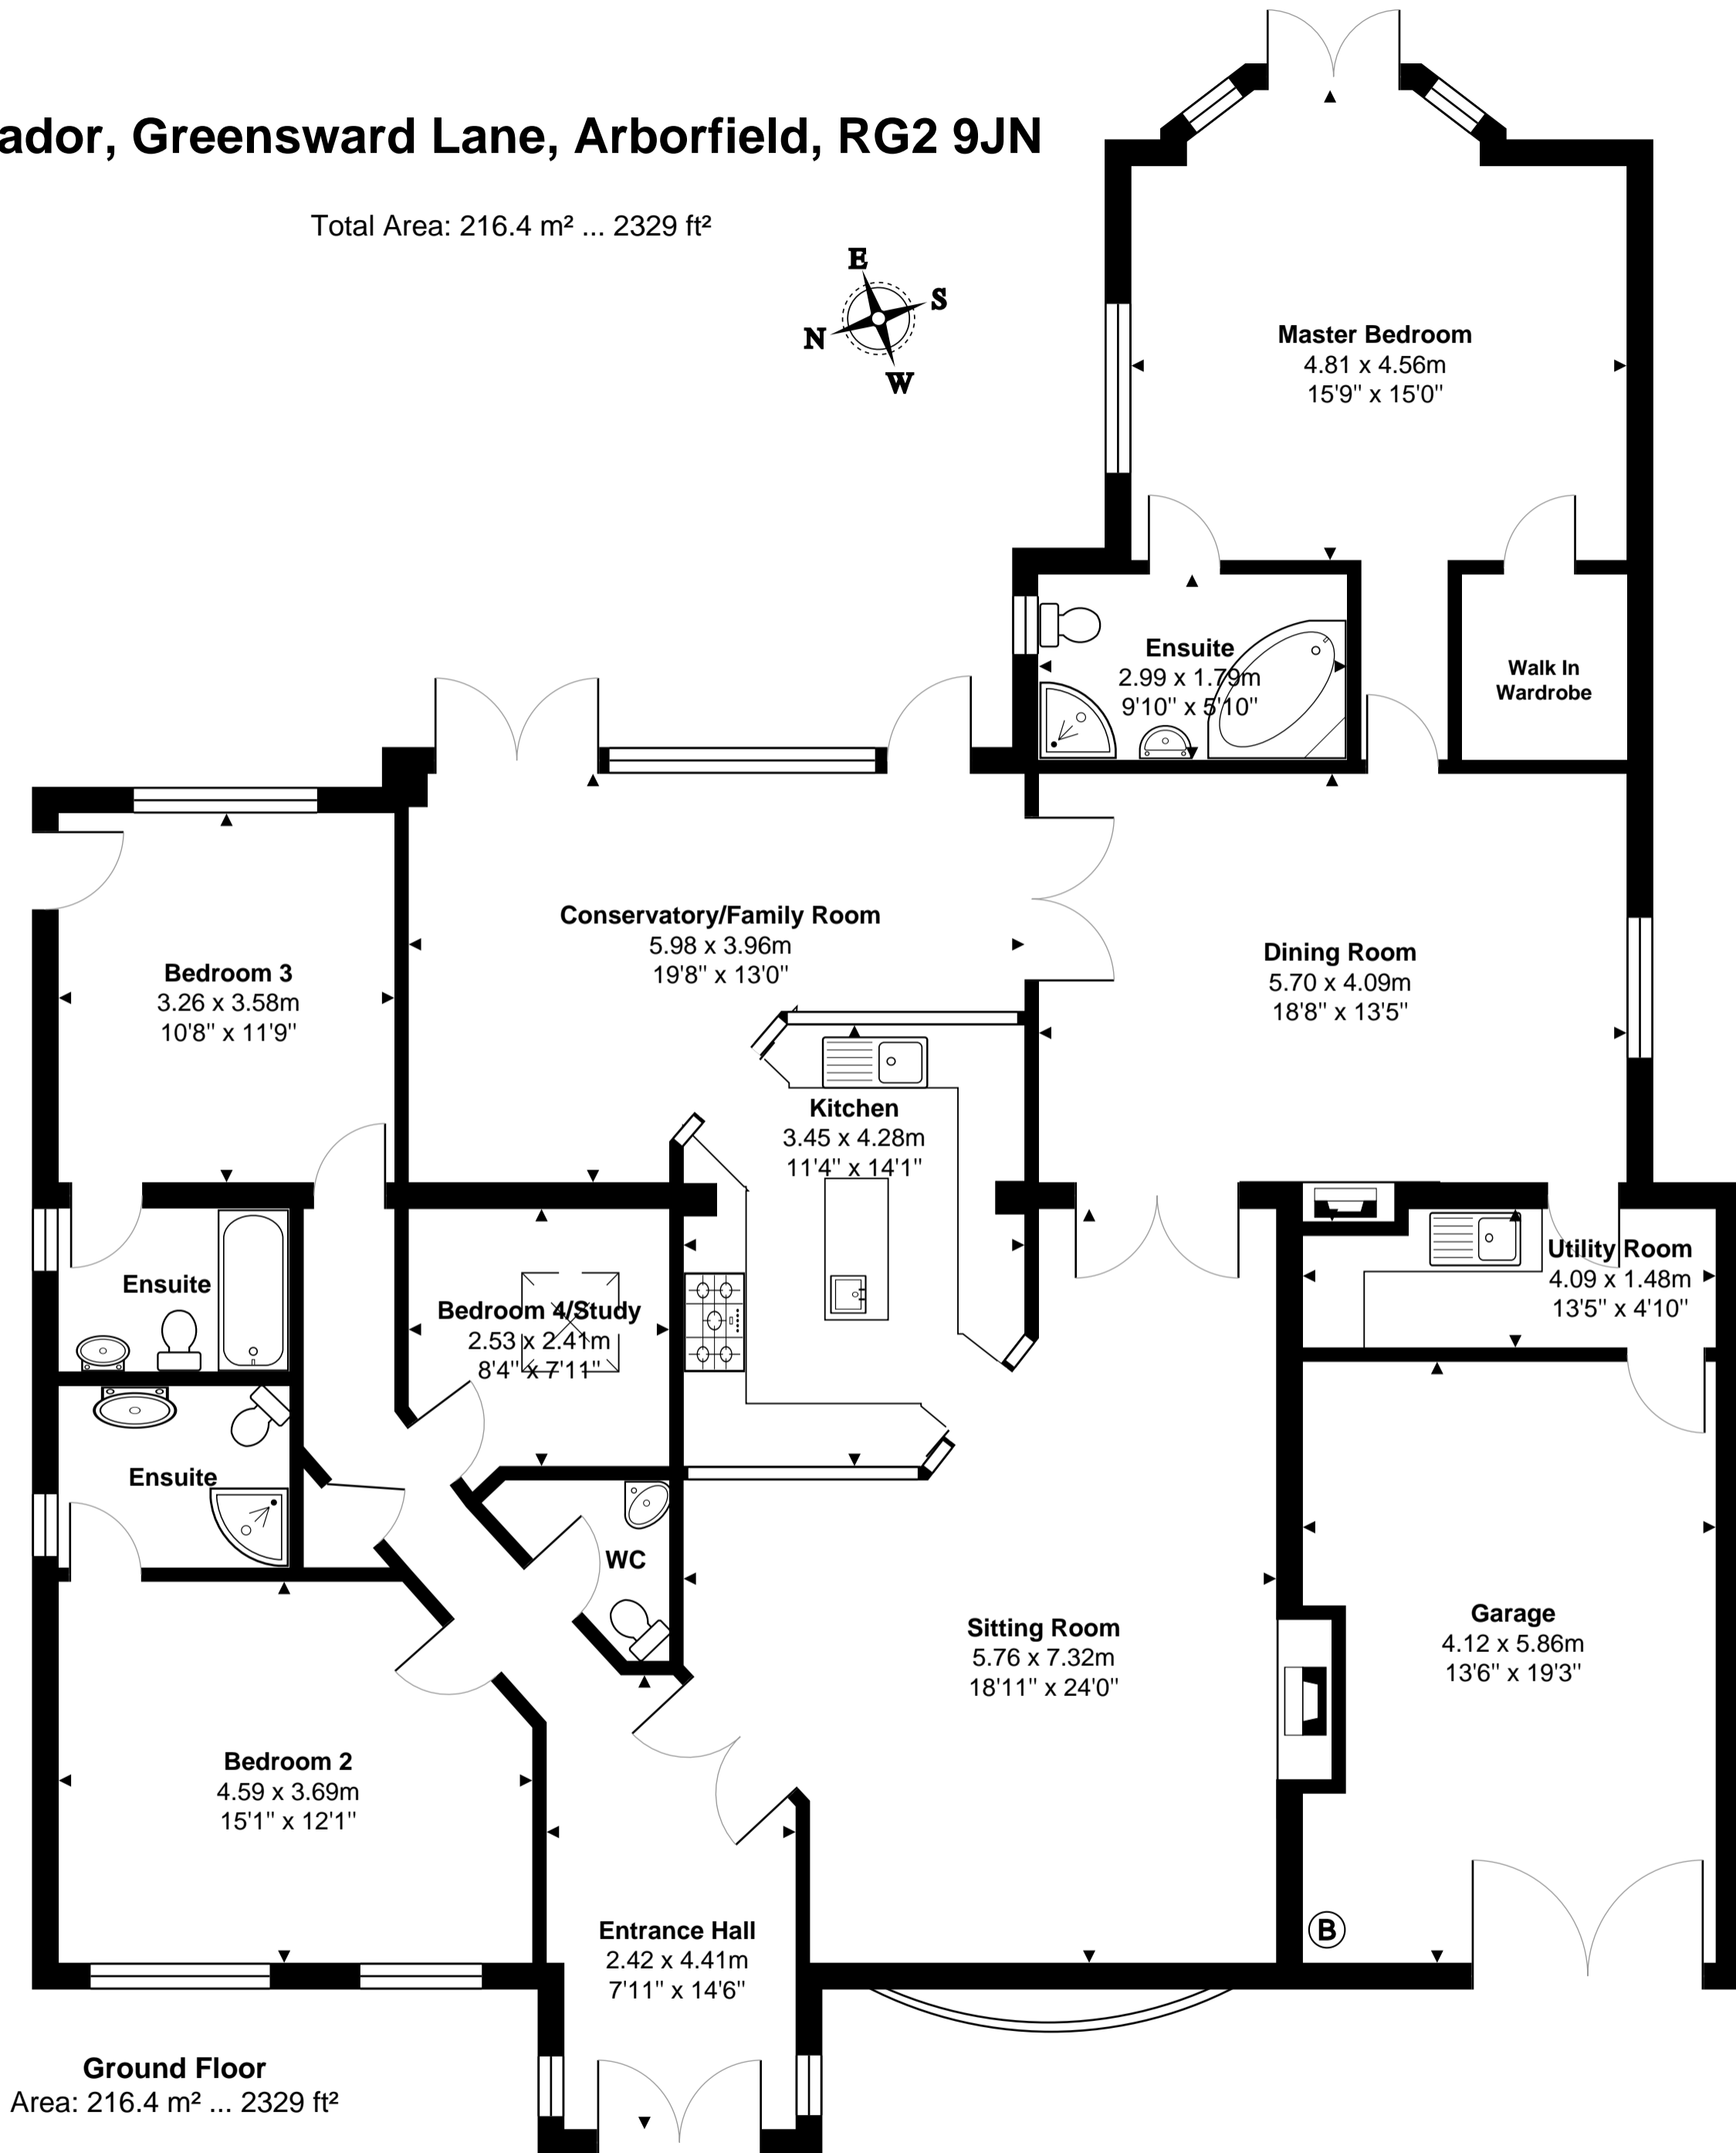

Celador, Greensward Lane, Arborfield, RG2 9JN

Total Area: 216.4 m² ... 2329 ft²

Whilst every attempt has been made to ensure the accuracy of the floor plans contained here, measurements of doors, windows and rooms are approximate and no responsibility is taken for any error, omission or mis-statement. These plans are for representation purposes only.