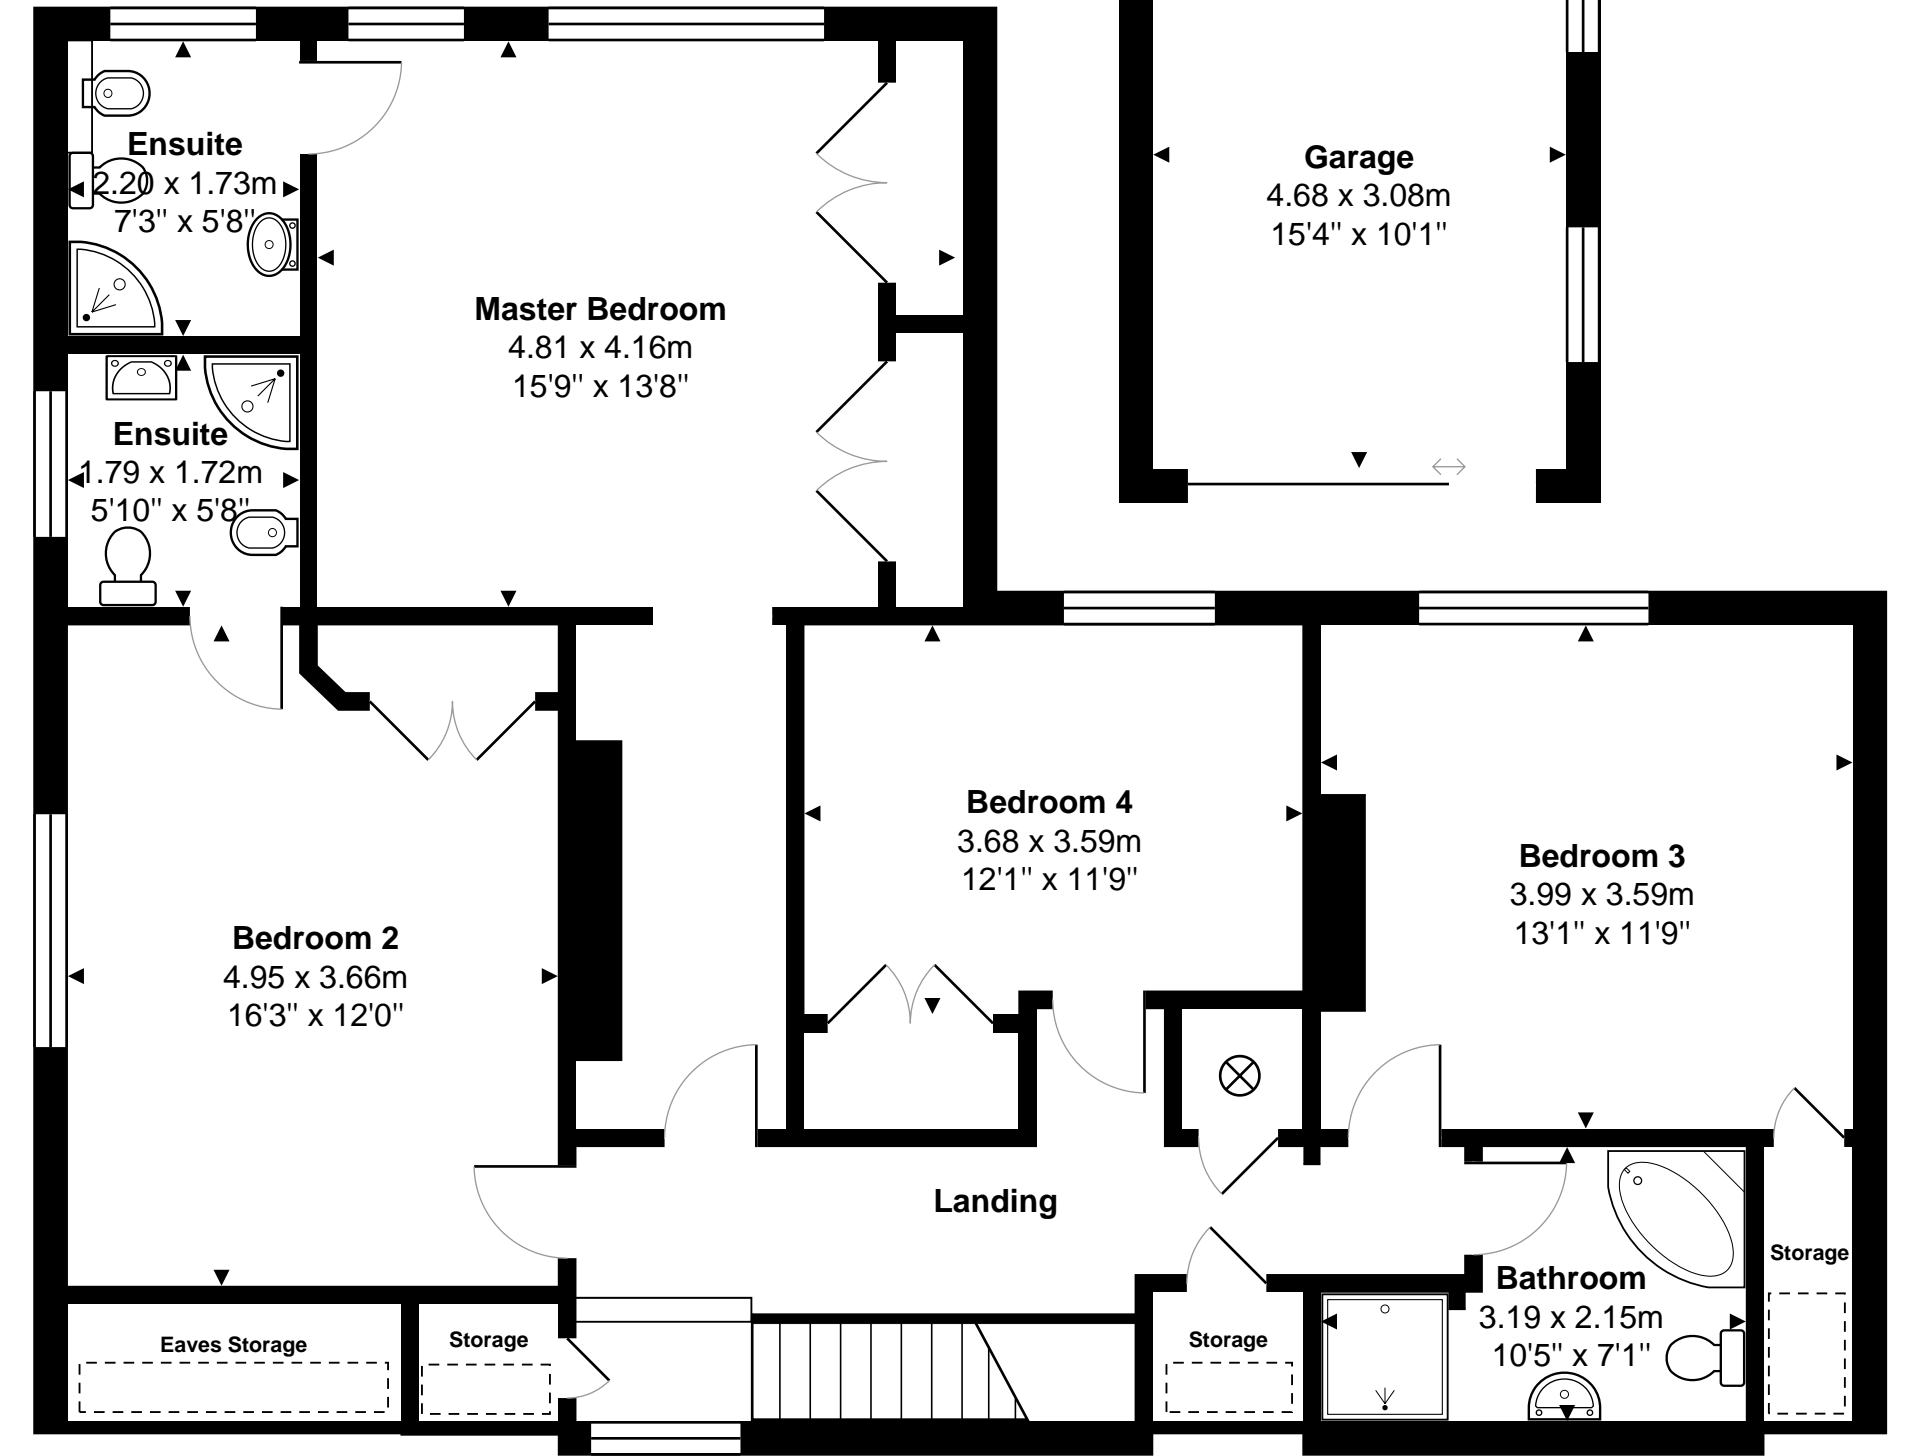

70 Northcourt Avenue, Reading, RG2 7HQ

Total Area: 232.0 m² ... 2498 ft²

Ground Floor
Area: 108.3 m² ... 1166 ft²

First Floor
Area: 109.2 m² ... 1176 ft²

Whilst every attempt has been made to ensure the accuracy of the floor plans contained here, measurements of doors, windows and rooms are approximate and no responsibility is taken for any error, omission or mis-statement. These plans are for representation purposes only.