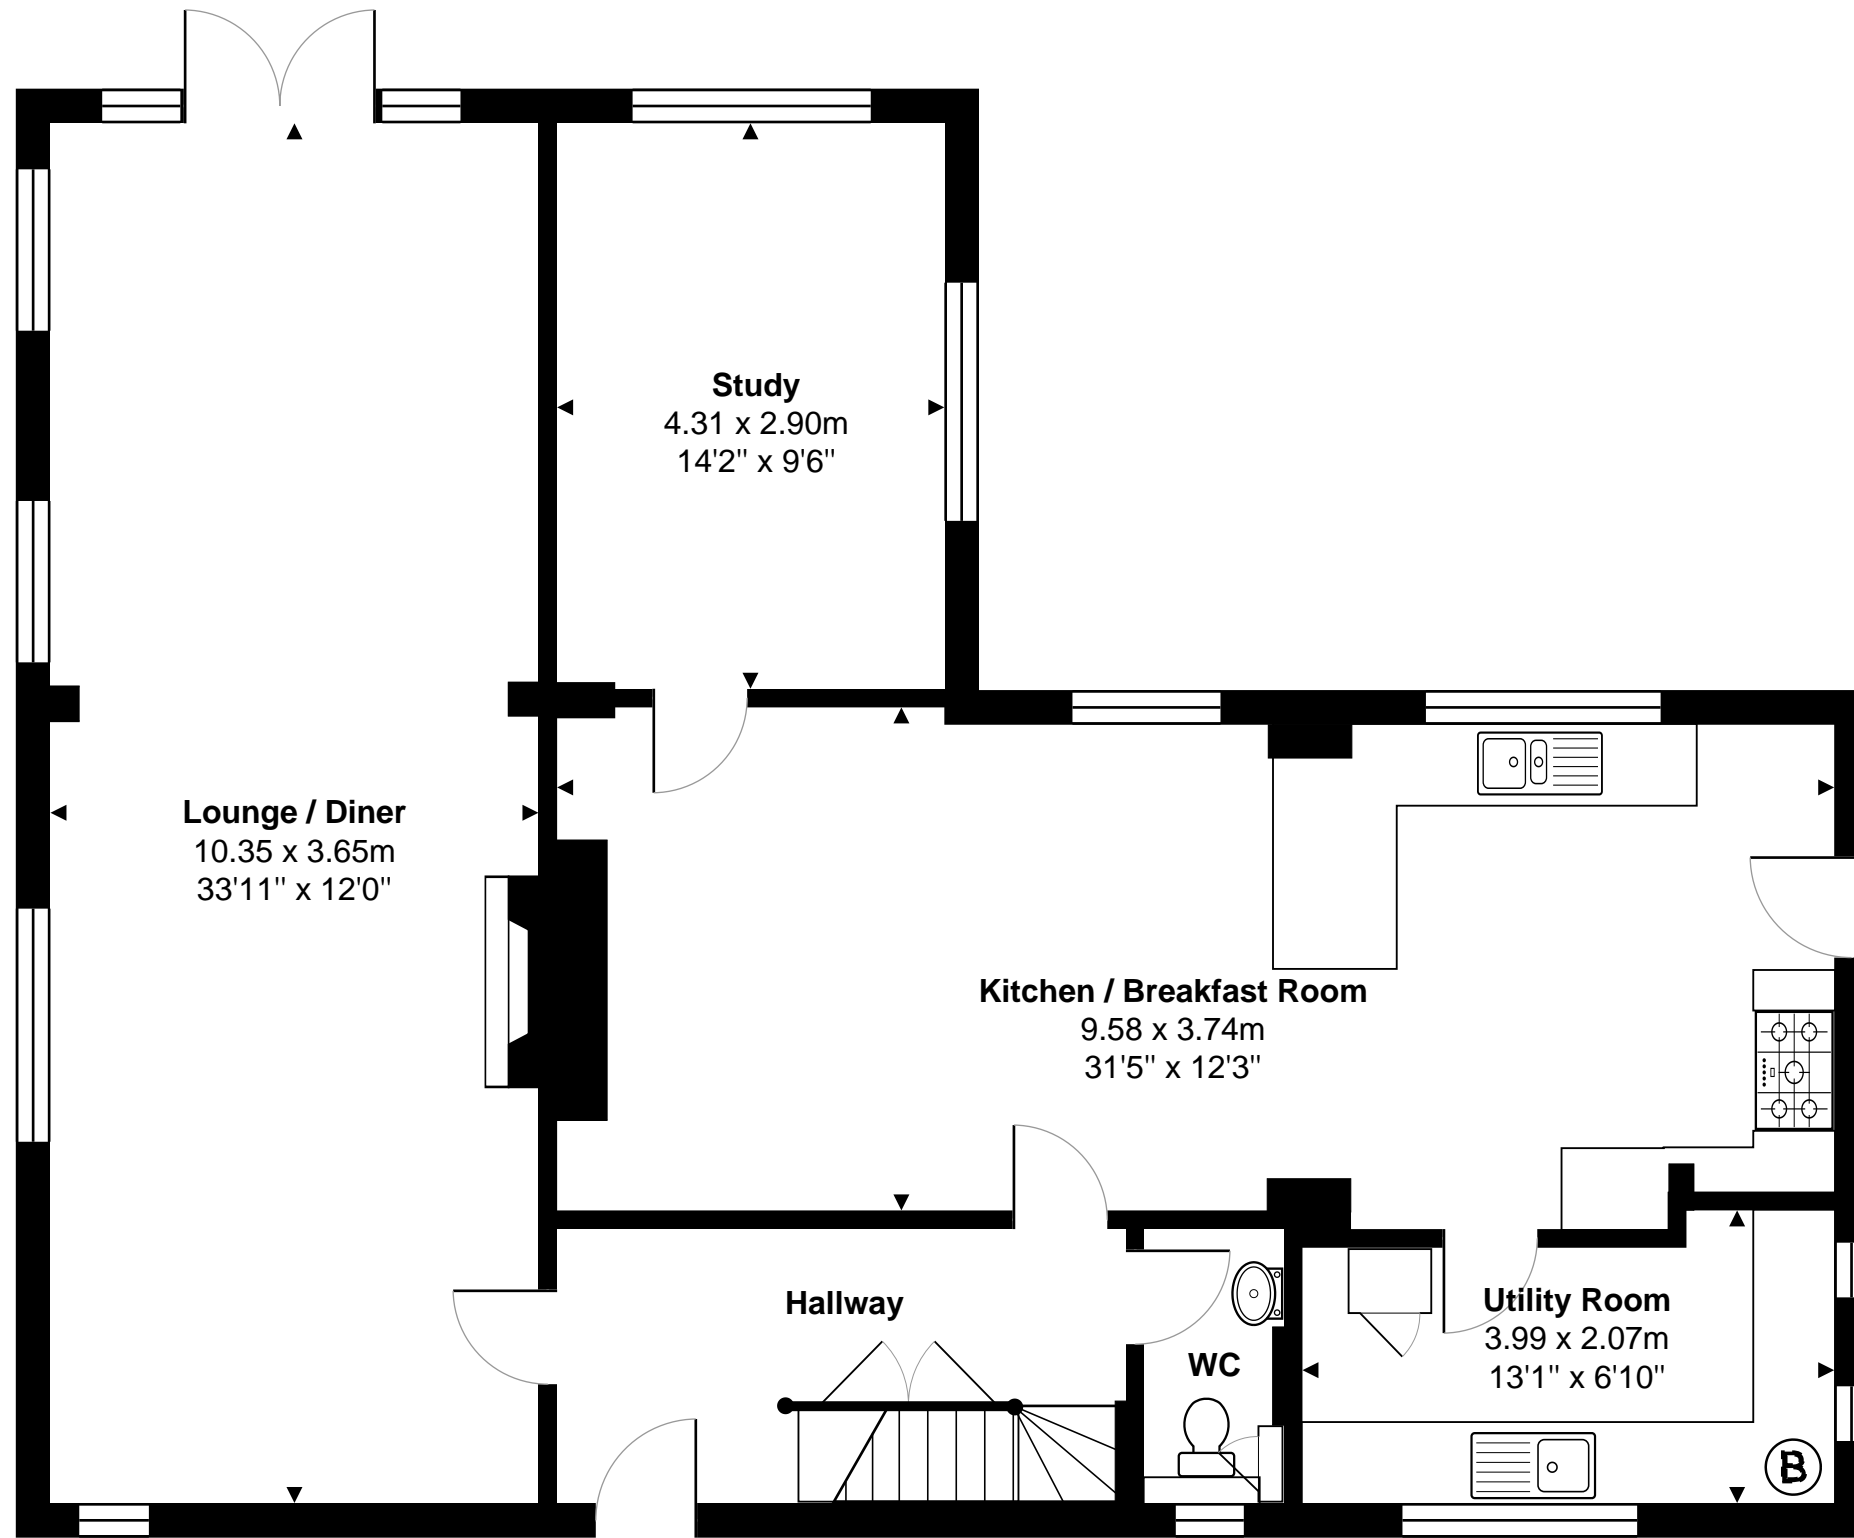

70 Northcourt Avenue, Reading, RG2 7HQ

Total Area: 232.0 m² ... 2498 ft²

Ground Floor
Area: 108.3 m² ... 1166 ft²

First Floor
Area: 109.2 m² ... 1176 ft²

Whilst every attempt has been made to ensure the accuracy of the floor plans contained here, measurements of doors, windows and rooms are approximate and no responsibility is taken for any error, omission or mis-statement. These plans are for representation purposes only.