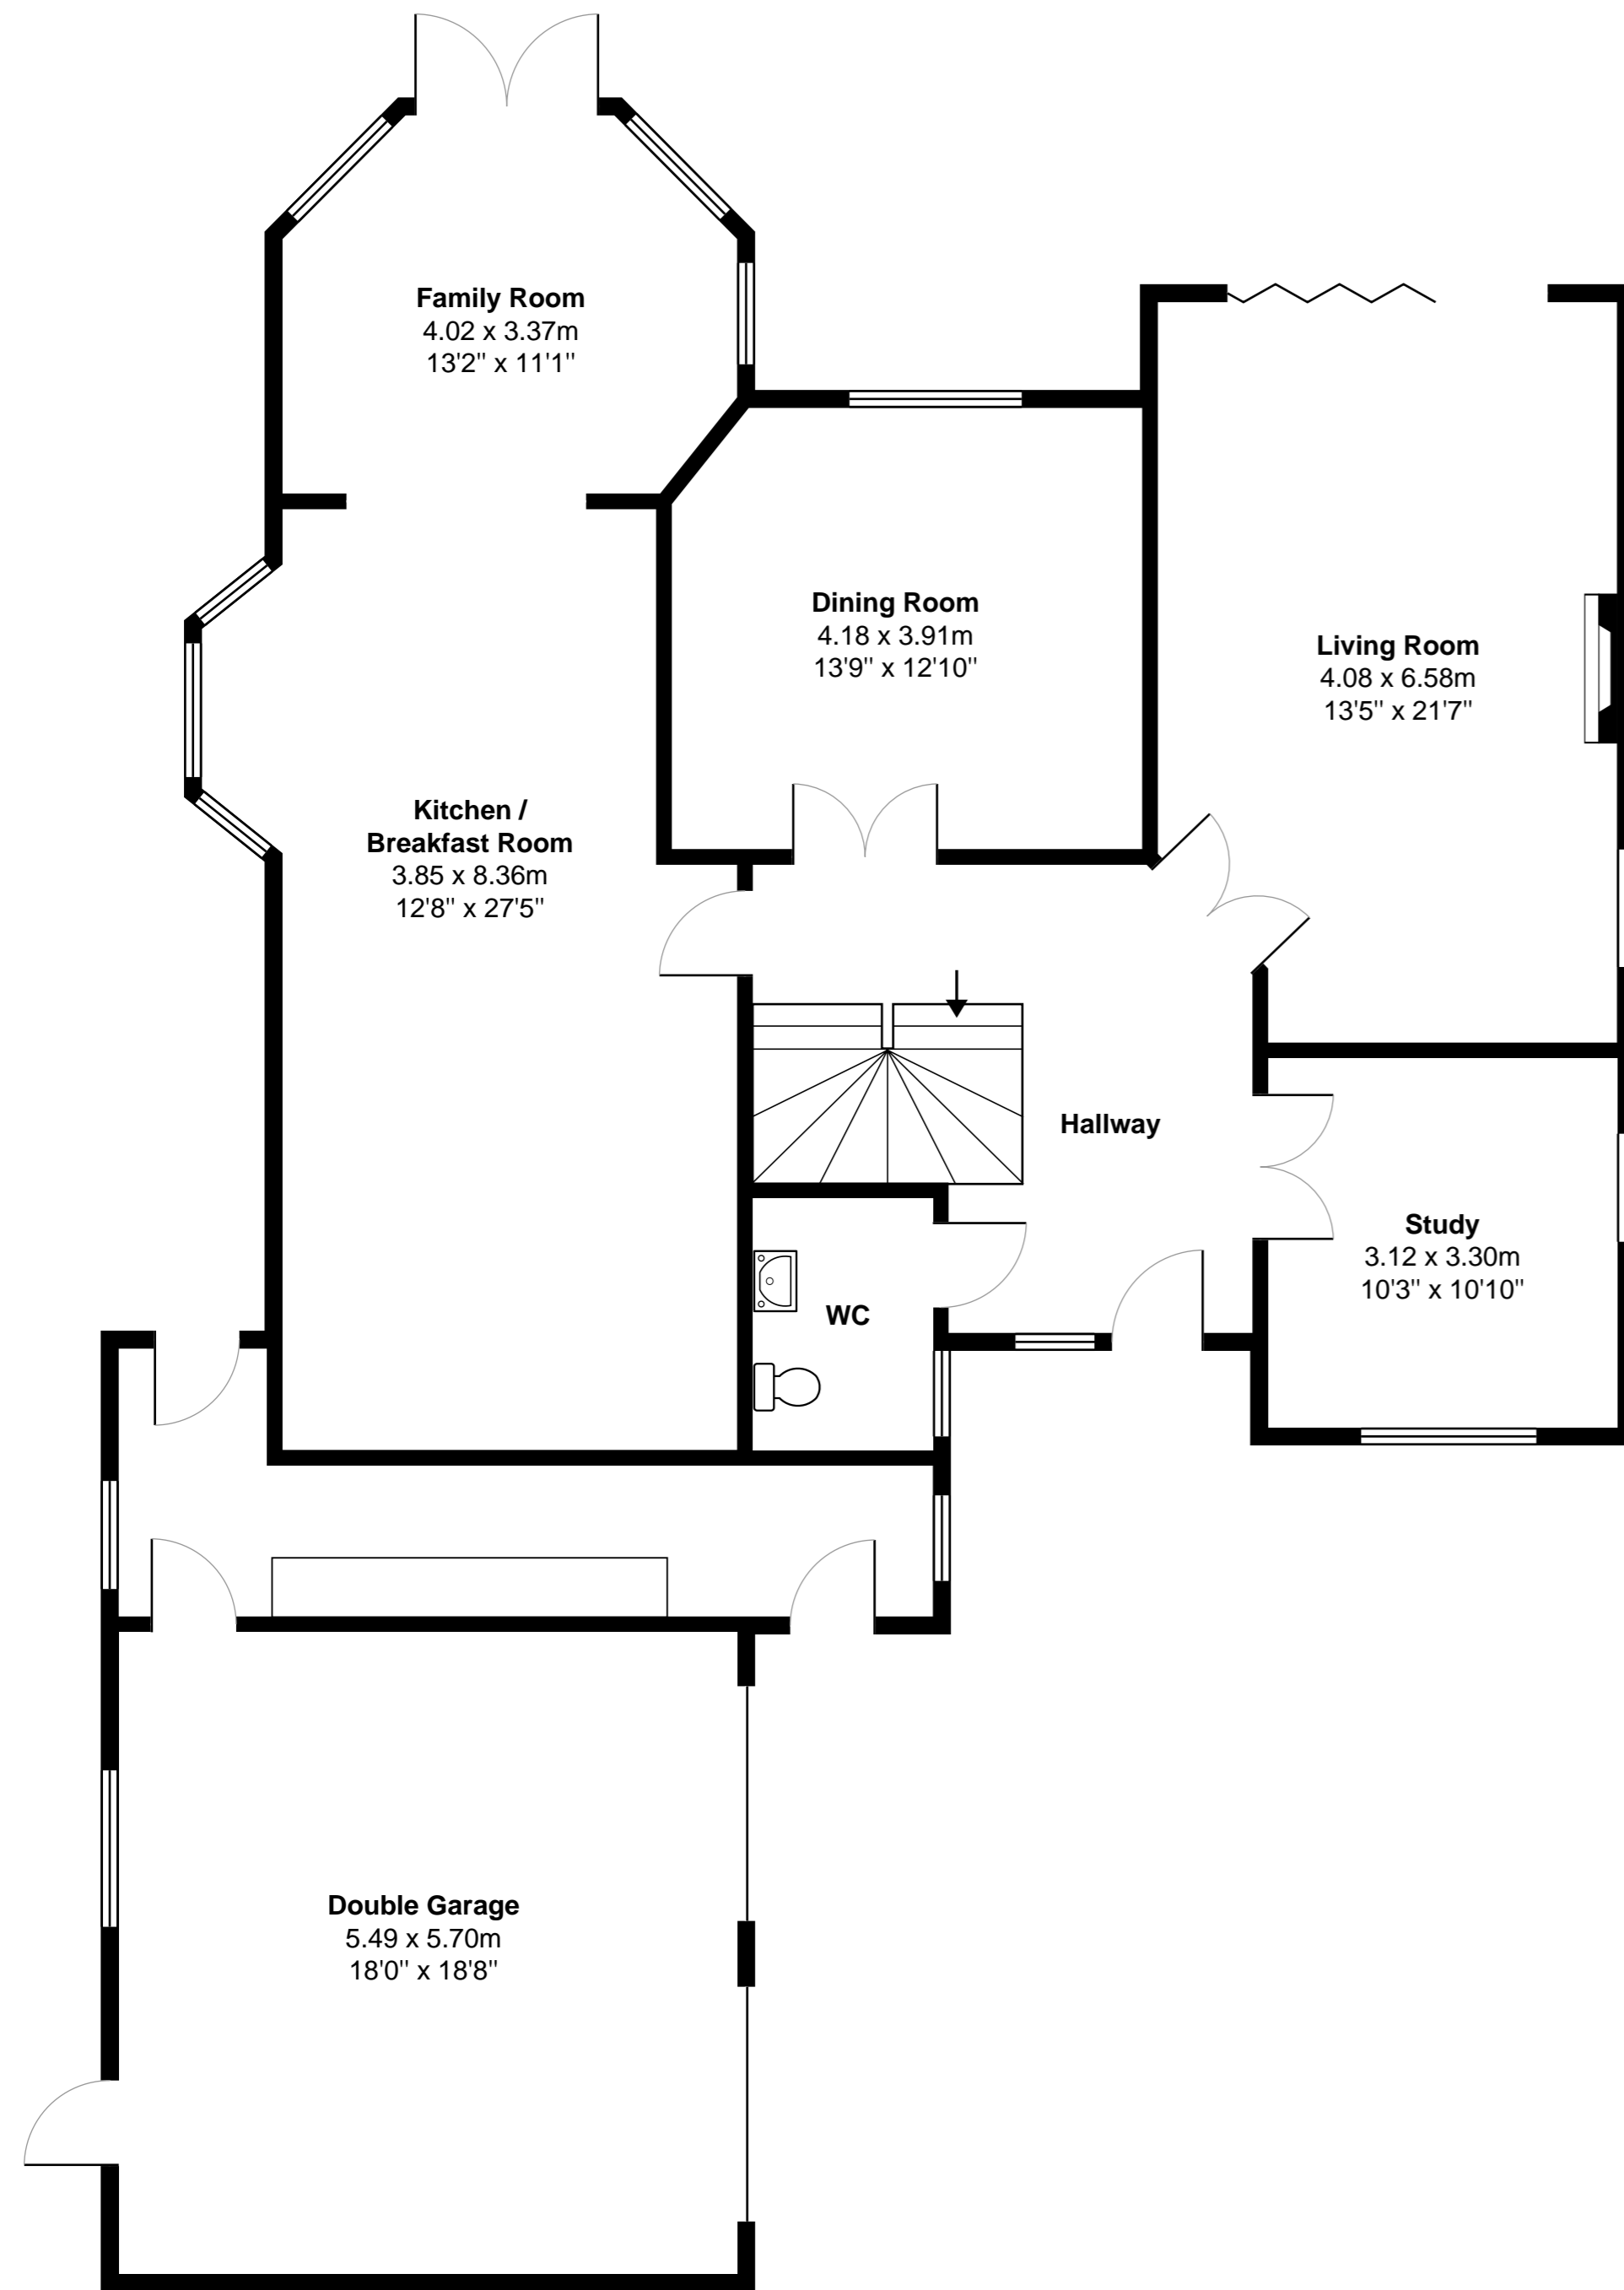

# 6c Dellwood Park, Caversham Heights, Reading, Berkshire, RG4 7NX

Total Area: approx. 348.6 sq. metres (3752.6 sq. feet)

**Ground Floor**  
165.3 sq. metres (1778.9 sq. feet)

**First Floor**  
143.7 sq. metres (1546.9 sq. feet)

**Second Floor**  
39.7 sq. metres (426.8 sq. feet)

Whilst every attempt has been made to ensure the accuracy of the floor plans contained here, measurements of doors, windows and rooms are approximate and no responsibility is taken for any error, omission or mis-statement. These plans are for representation purposes only.