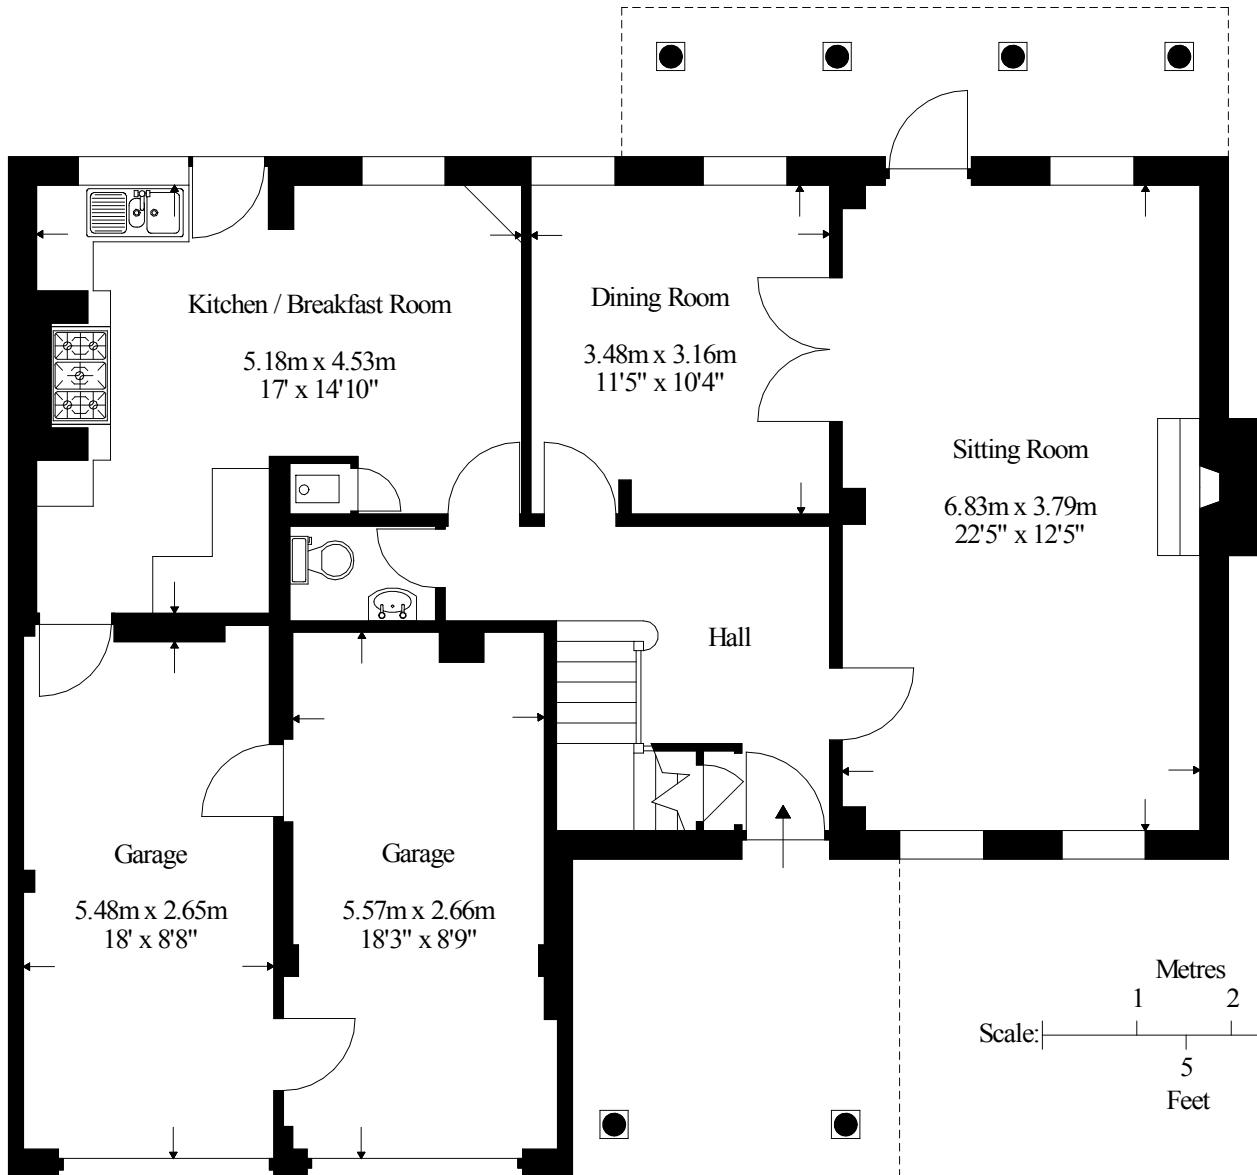

Approximate gross  
internal area  
173.11 sq.m. 1863 sq.ft.

First Floor

Ground Floor