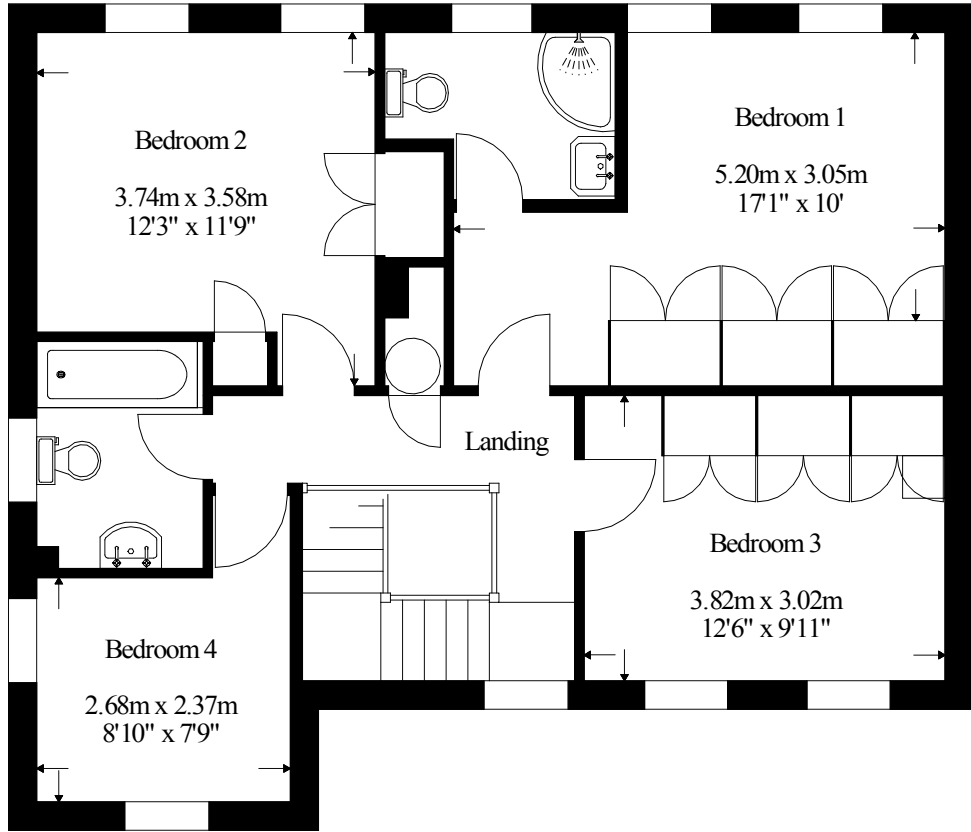

Approximate gross  
internal area  
173.11 sq.m. 1863 sq.ft.

First Floor

Ground Floor