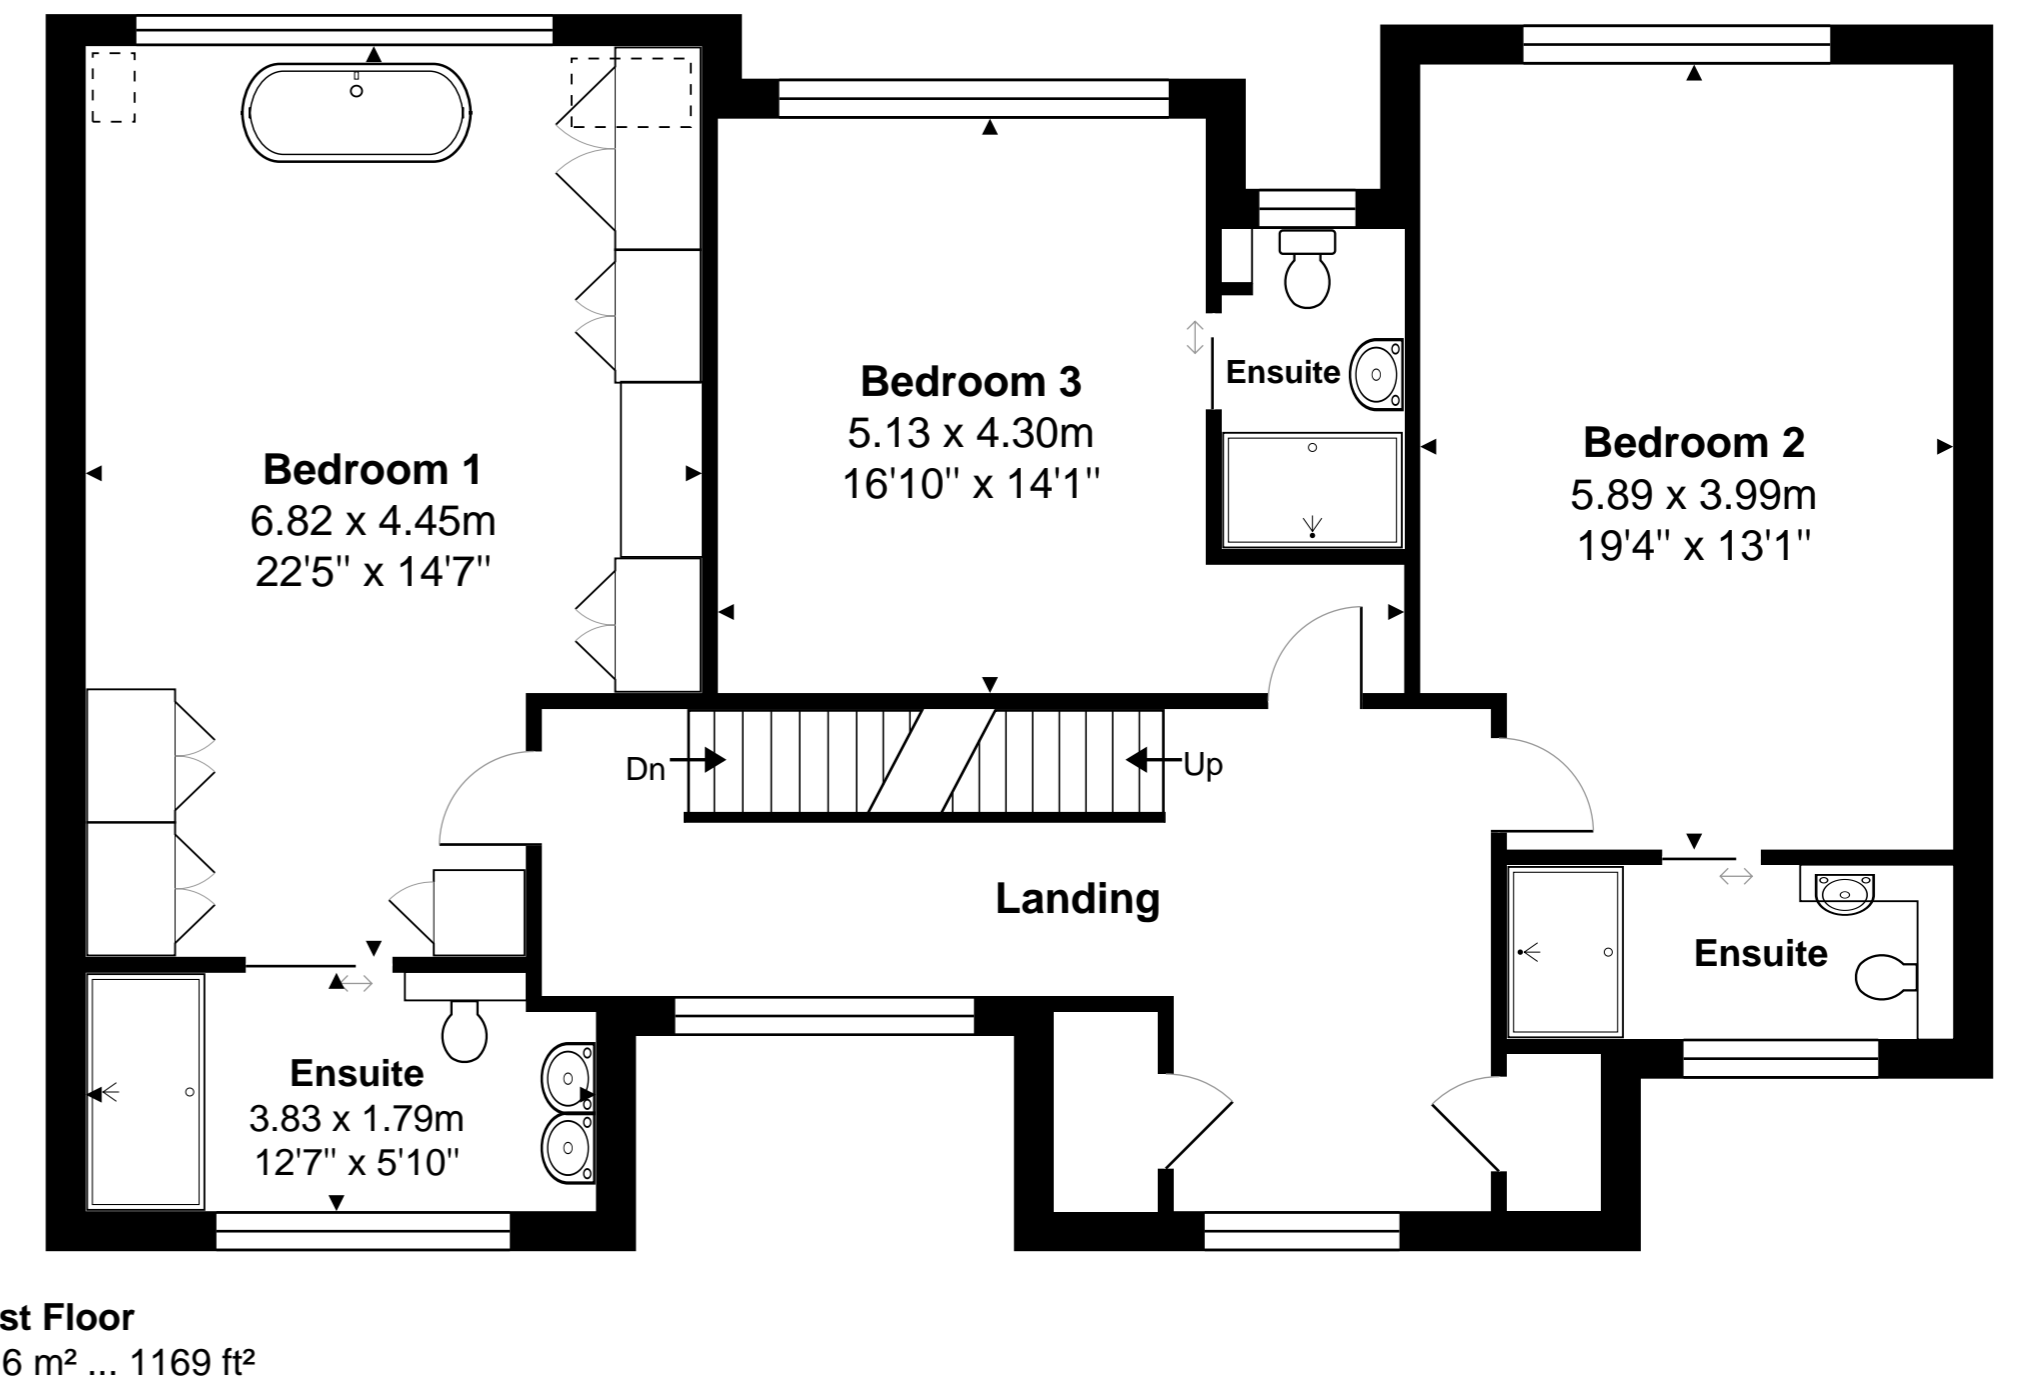

# Shinfield Road, Reading, RG2 7DA

Total Area: 297.6 m<sup>2</sup> ... 3203 ft<sup>2</sup> (excluding studio/living area, store room, bedroom, studio bathroom)

Whilst every attempt has been made to ensure the accuracy of the floor plans contained here, measurements of doors, windows and rooms are approximate and no responsibility is taken for any error, omission or mis-statement. These plans are for representation purposes only.