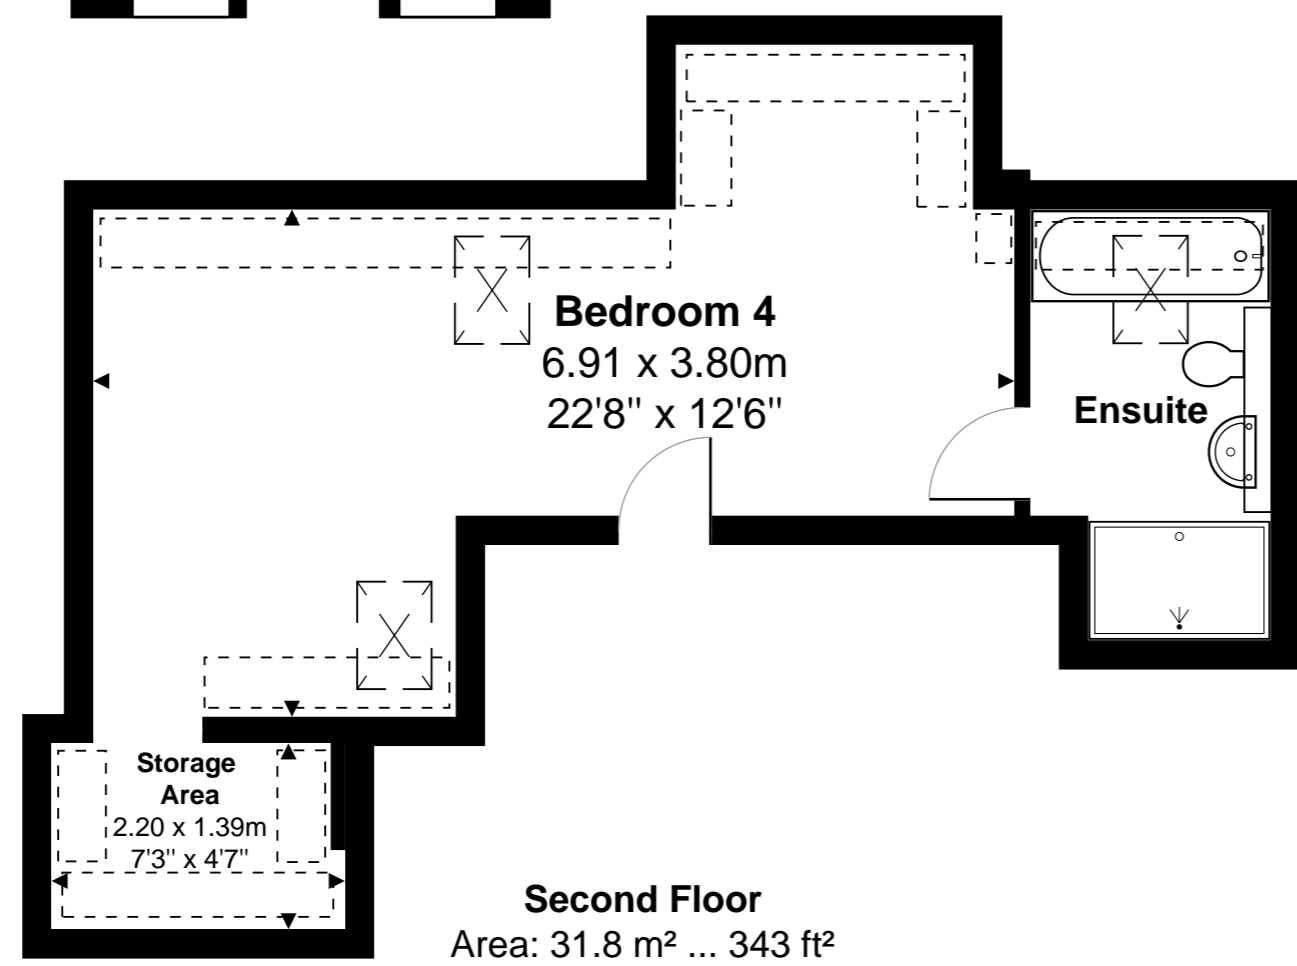

# Shinfield Road, Reading, RG2 7DA

Total Area: 297.6 m<sup>2</sup> ... 3203 ft<sup>2</sup> (excluding studio/living area, store room, bedroom, studio bathroom)

Whilst every attempt has been made to ensure the accuracy of the floor plans contained here, measurements of doors, windows and rooms are approximate and no responsibility is taken for any error, omission or mis-statement. These plans are for representation purposes only.