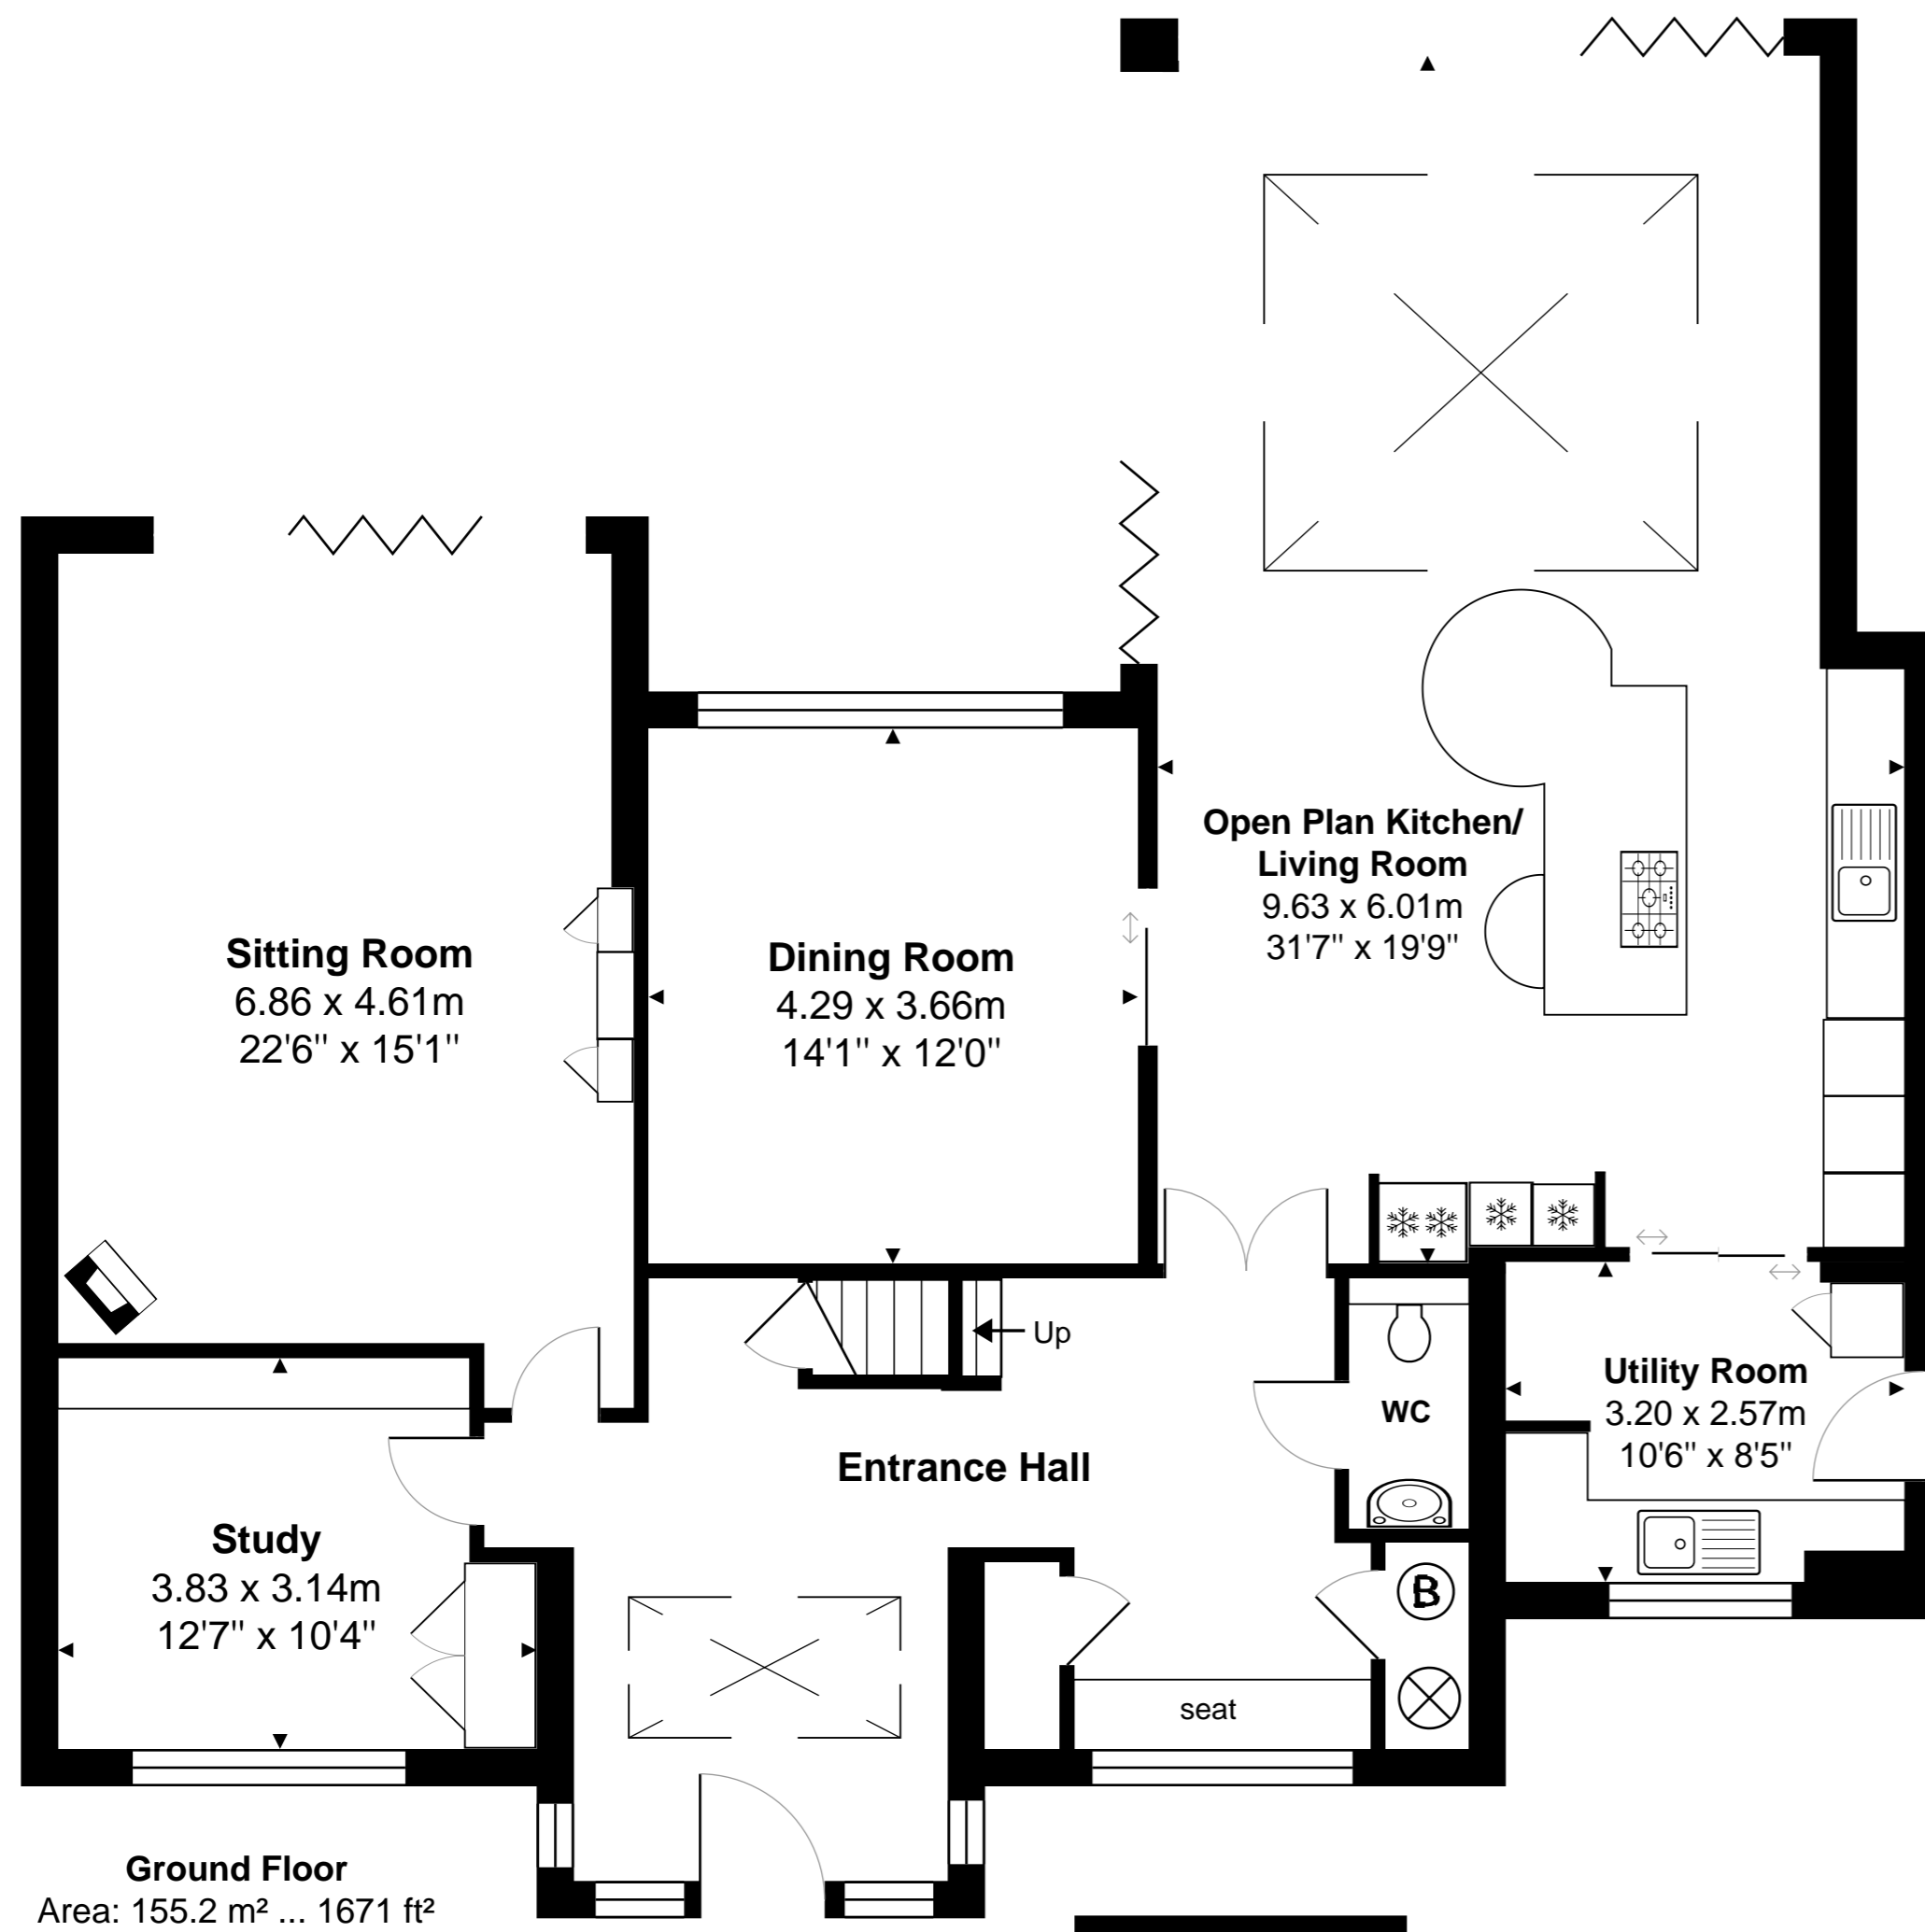

# Shinfield Road, Reading, RG2 7DA

Total Area: 297.6 m<sup>2</sup> ... 3203 ft<sup>2</sup> (excluding studio/living area, store room, bedroom, studio bathroom)

Whilst every attempt has been made to ensure the accuracy of the floor plans contained here, measurements of doors, windows and rooms are approximate and no responsibility is taken for any error, omission or mis-statement. These plans are for representation purposes only.