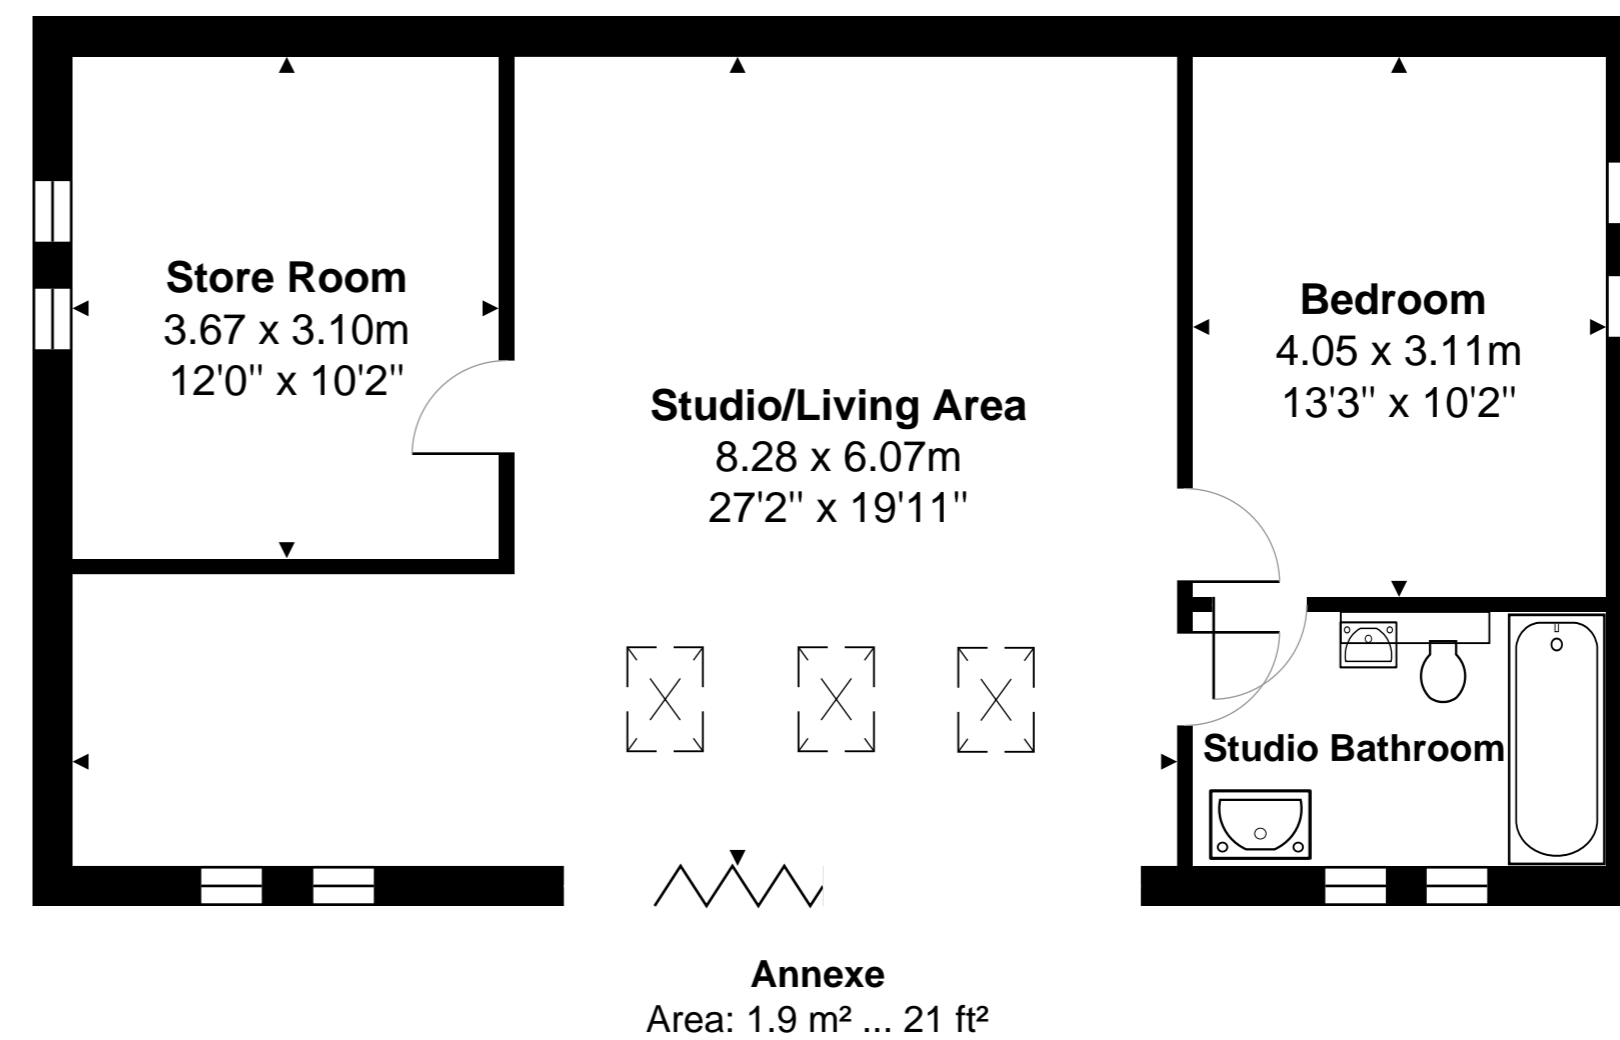

# Shinfield Road, Reading, RG2 7DA

Total Area: 297.6 m<sup>2</sup> ... 3203 ft<sup>2</sup> (excluding studio/living area, store room, bedroom, studio bathroom)

Whilst every attempt has been made to ensure the accuracy of the floor plans contained here, measurements of doors, windows and rooms are approximate and no responsibility is taken for any error, omission or mis-statement. These plans are for representation purposes only.